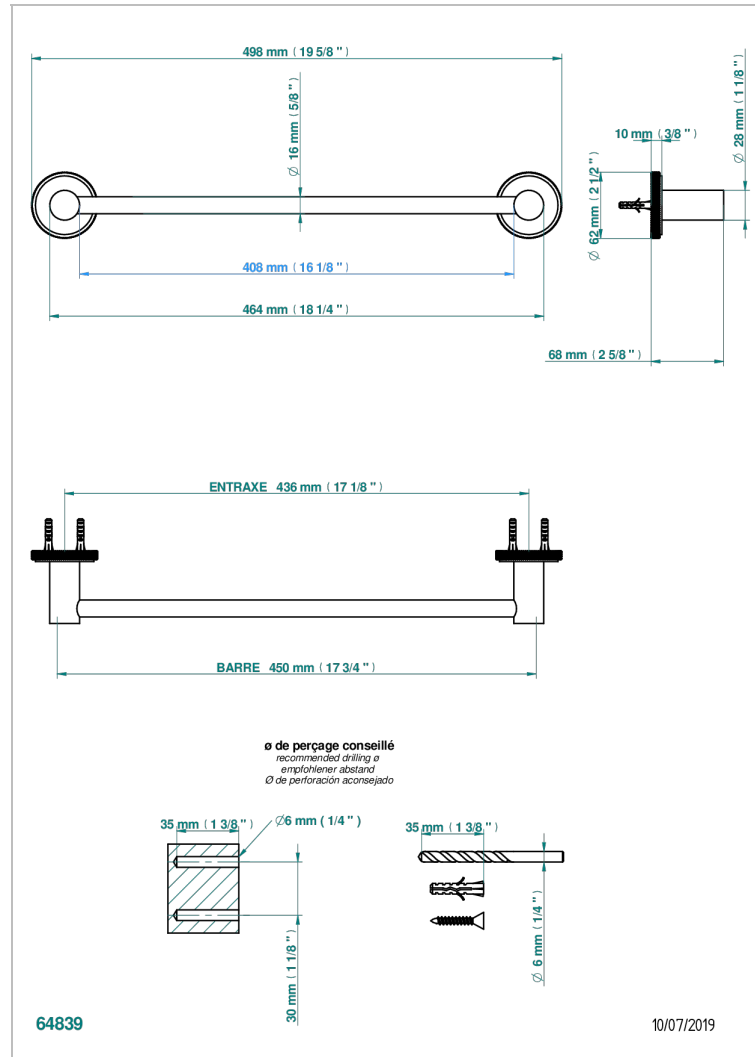

SYSTEM DIAMOND METAL

G9C-514/45

Towel bar, 18" long

CHARACTERISTIC

- System Diamond Metal
- Towel bar, 18" long

AVAILABLE FINITIONS

Black ceram - D30
Blush PVD - H62
Brass color PVD - H49
Brown bronze color PVD - F33
Chrome polished - A02
Copper antique matt, coated - H07