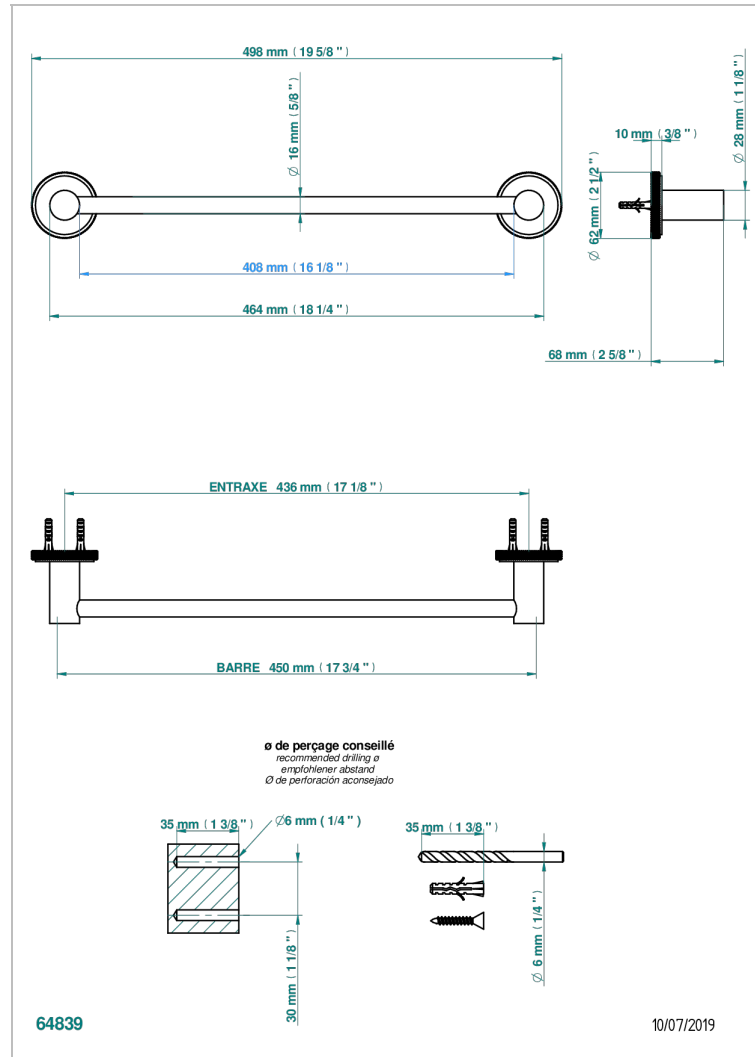

SYSTEM DIAMOND METAL

G9C-514/45

Single towel rail, fixed rail, length: 450 mm

CHARACTERISTIC

- System Diamond Metal
- Single towel rail, fixed rail, length: 450 mm

AVAILABLE FINITIONS

Antique nickel - H28
Black ceram - D30
Blush PVD - H62
Brass color PVD - H49
Brown bronze color PVD - F33
Gold color PVD - H52