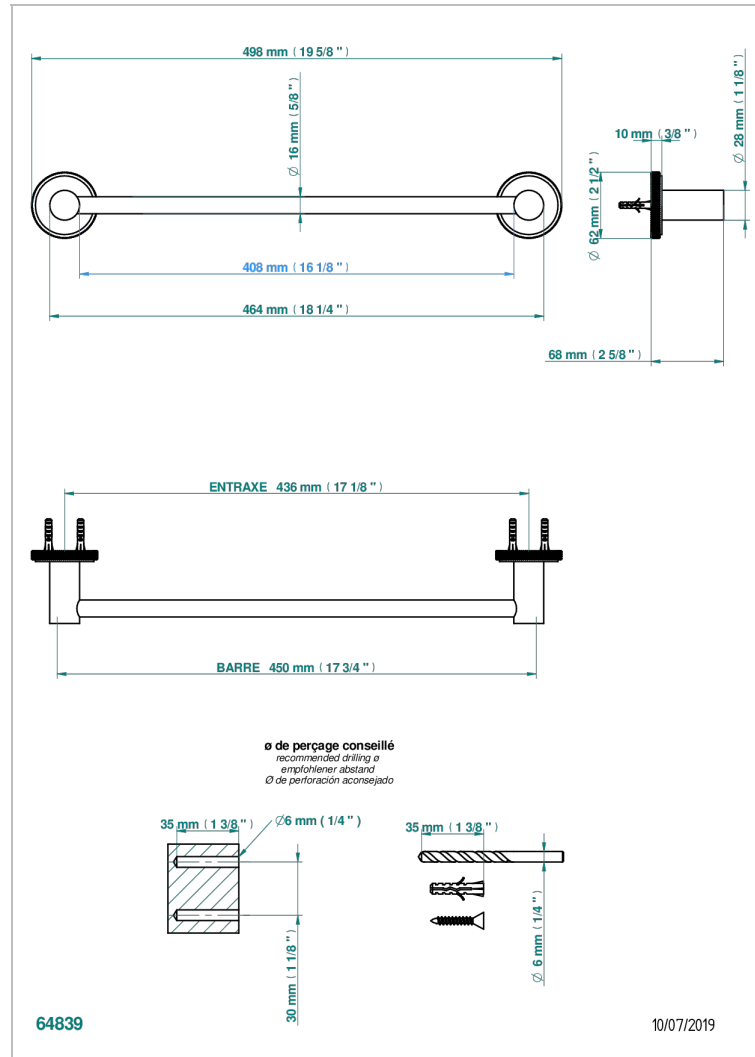

SYSTEM DIAMOND METAL

G9C-514/45

Single towel rail, fixed rail, length: 450 mm

THG
PARIS

CARACTERÍSTICAS

- System Diamond Metal
- Single towel rail, fixed rail, length: 450 mm

ACABADOS DISPONIBLES

Bronce claro - D01
Cerámica negra mate - D30
Cobre viejo mate - H07
Cromo - A02
Cromo mate - C02
Dorado - F01