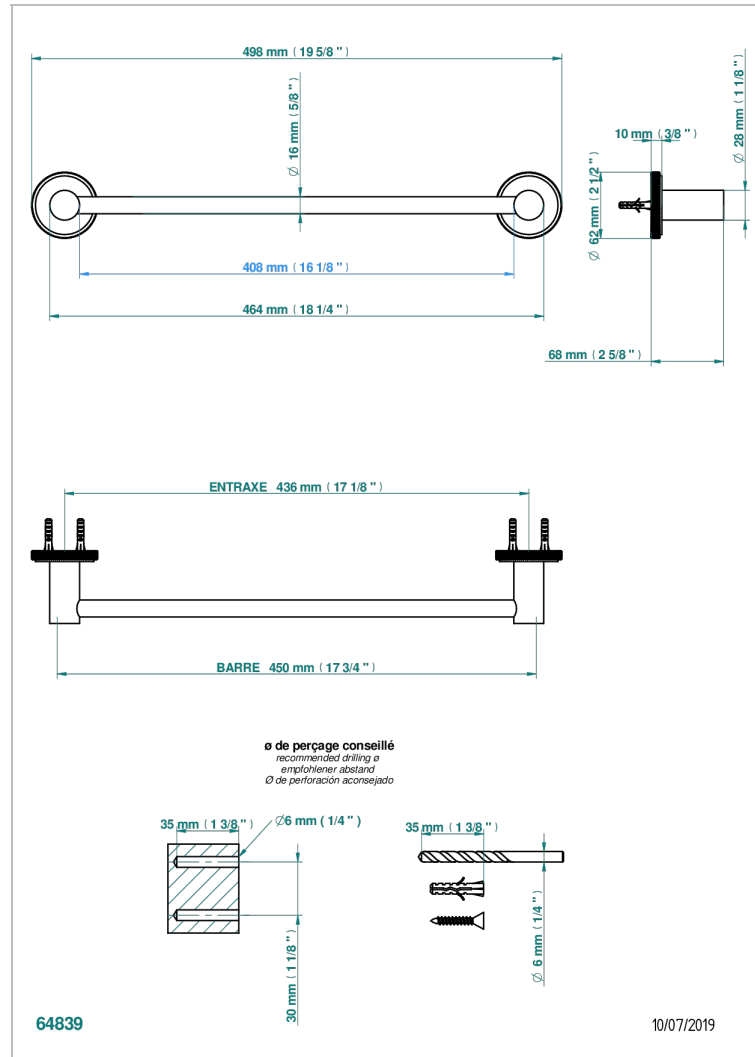

# SYSTEM DIAMOND METAL

G9C-514/45

Single towel rail, fixed rail, length: 450 mm

THG<sup>®</sup>  
PARIS

## CARACTERÍSTICAS

- System Diamond Metal
- Single towel rail, fixed rail, length: 450 mm