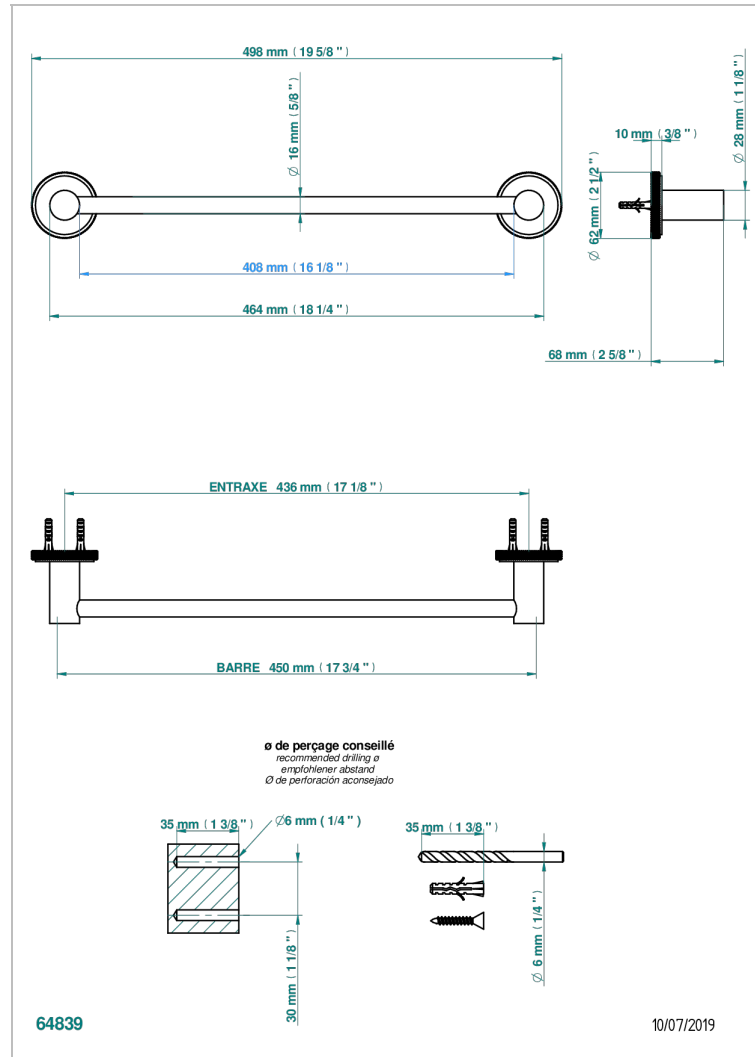

# SYSTEM DIAMOND METAL

G9C-514/45

Single towel rail, fixed rail, length: 450 mm

## CHARACTERISTIC

- System Diamond Metal
- Single towel rail, fixed rail, length: 450 mm