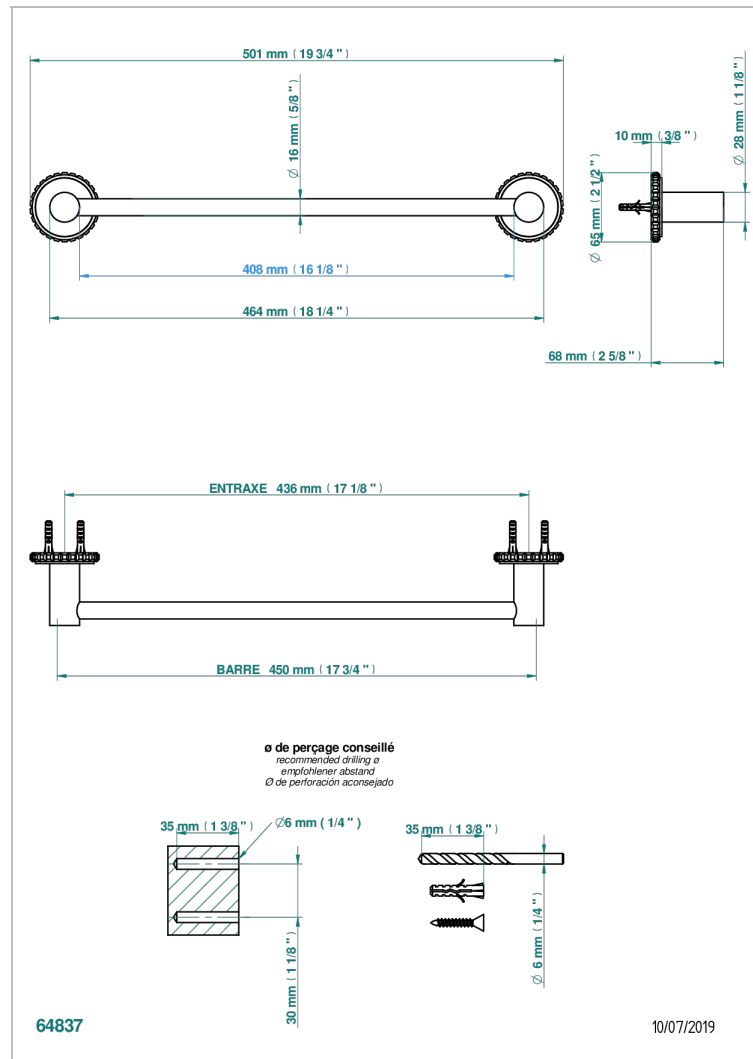

SYSTEM CRYSTAL WITH LEVER

G9K-514/45

Single towel rail, fixed rail, length: 450 mm

THG[®]
PARIS

CARACTERÍSTICAS

- System Crystal with lever
- Single towel rail, fixed rail, length: 450 mm

ACABADOS DISPONIBLES

Pvd umber - H66
Pvd umber mate - H67