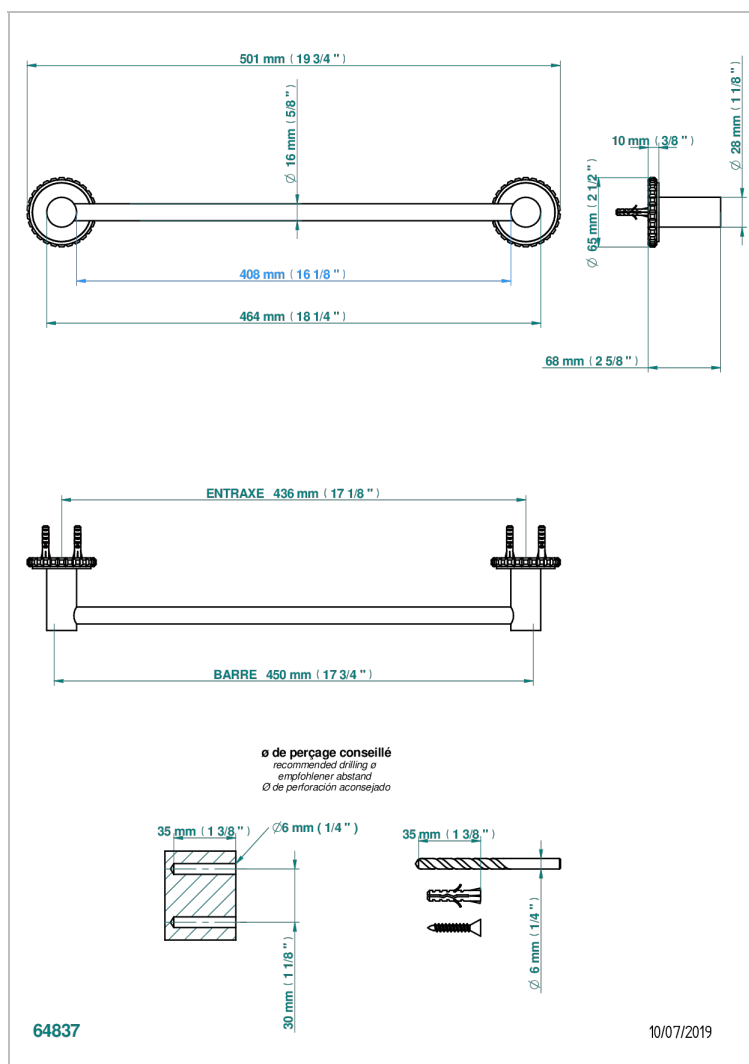

SYSTEM CRYSTAL WITH LEVER

G9K-514/45

Single towel rail, fixed rail, length: 450 mm

CHARACTERISTIC

- System Crystal with lever
- Single towel rail, fixed rail, length: 450 mm

AVAILABLE FINITIONS

Antique nickel - H28
Black ceram - D30
Blush PVD - H62
Brass color PVD - H49
Brown bronze color PVD - F33
Gold color PVD - H52