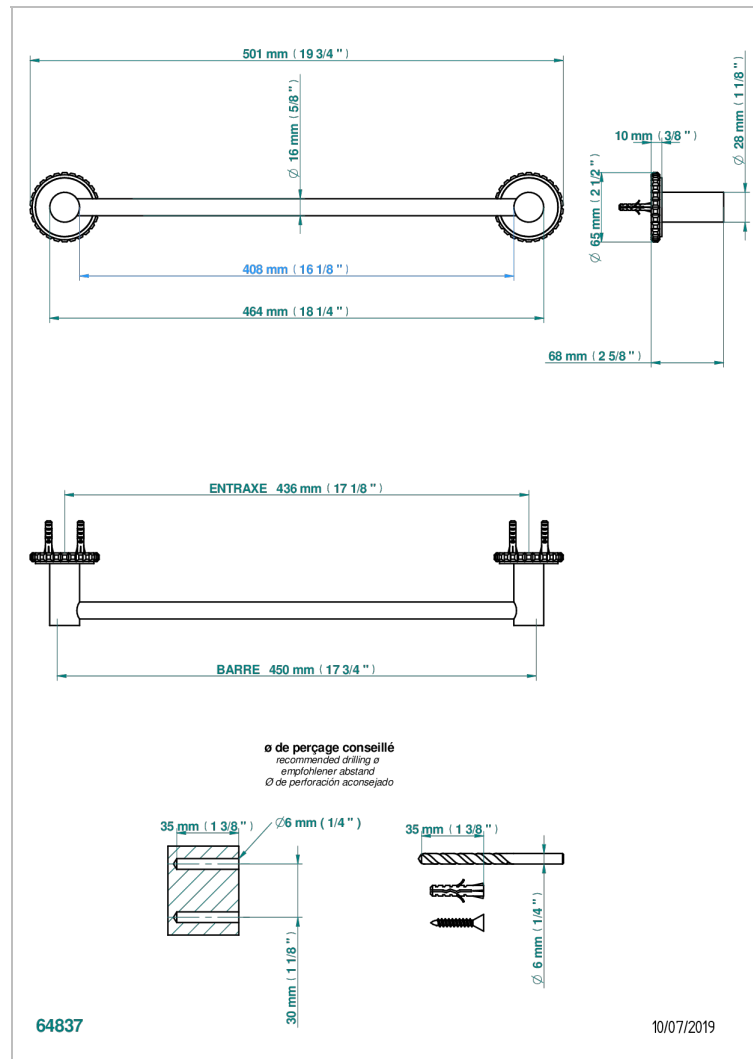

# SYSTEM CRYSTAL WITH LEVER

G9K-514/45

Single towel rail, fixed rail, length: 450 mm

THG<sup>®</sup>  
PARIS

## CARACTERÍSTICAS

- System Crystal with lever
- Single towel rail, fixed rail, length: 450 mm