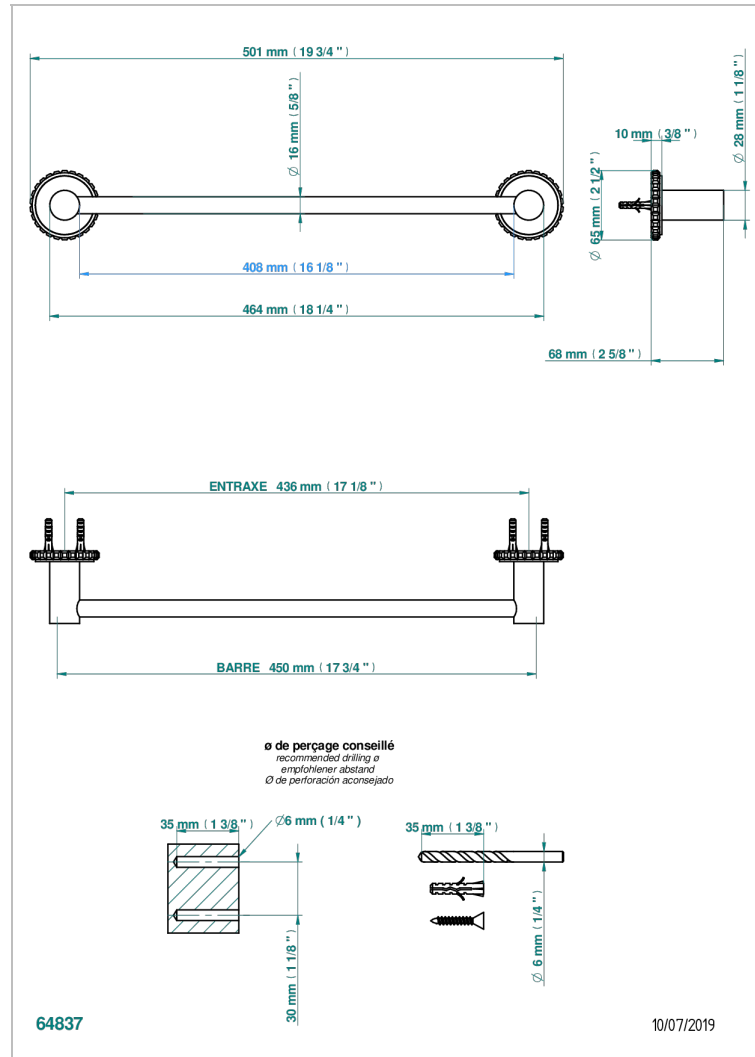

SYSTEM CRYSTAL WITH LEVER

G9K-514/45

Single towel rail, fixed rail, length: 450 mm

CHARACTERISTIC

- System Crystal with lever
- Single towel rail, fixed rail, length: 450 mm

AVAILABLE FINITIONS

Antique nickel - H28
Black ceram - D30
Blush PVD - H62
Brass color PVD - H49
Brown bronze color PVD - F33
Gold color PVD - H52