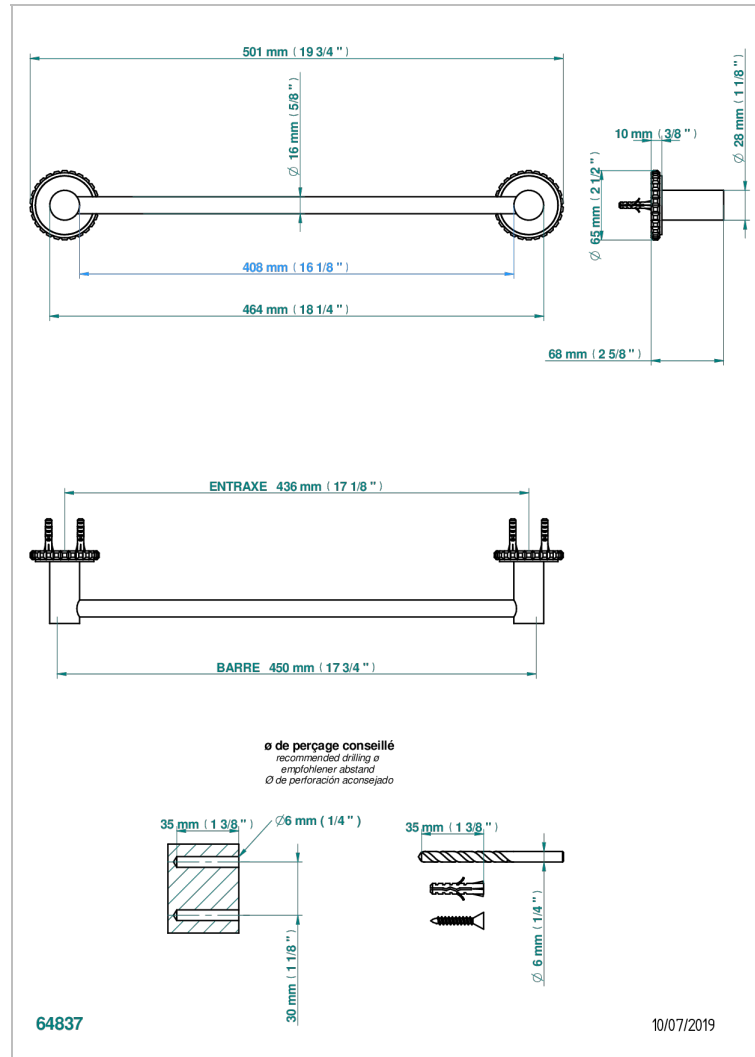

# SYSTEM CRYSTAL WITH LEVER

G9K-514/45

Single towel rail, fixed rail, length: 450 mm

## CHARACTERISTIC

- System Crystal with lever
- Single towel rail, fixed rail, length: 450 mm