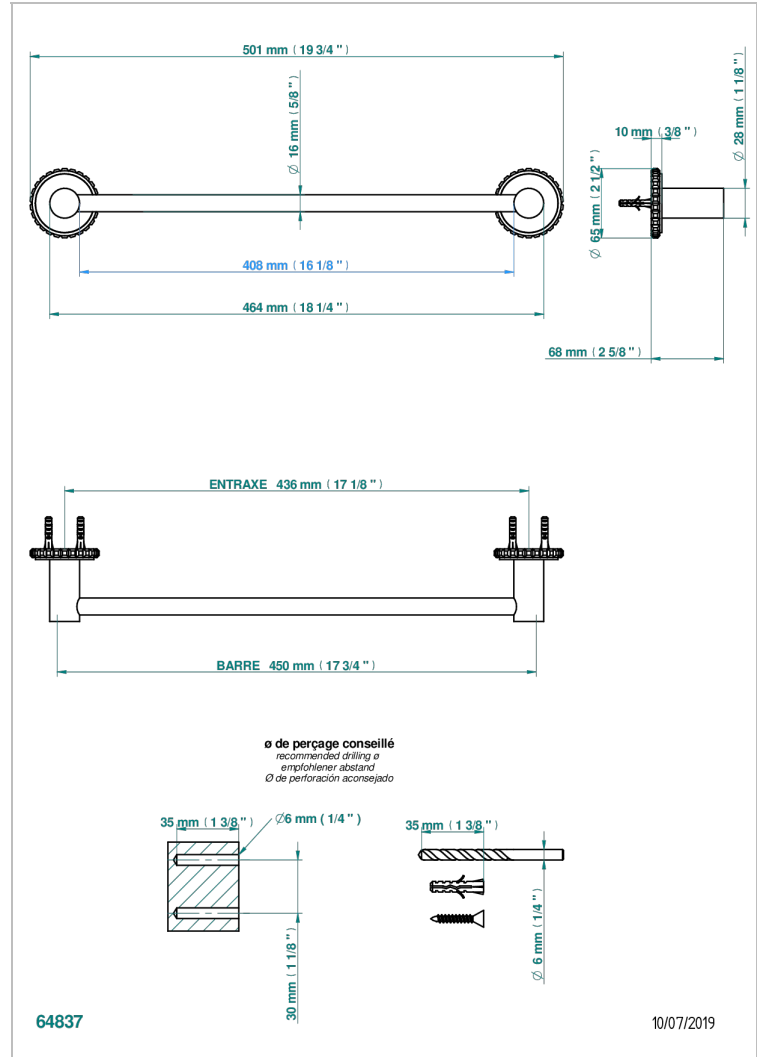

# SYSTEM CRYSTAL

G9J-514/45

Single towel rail, fixed rail, length: 450 mm

THG<sup>®</sup>  
PARIS

## CARACTERÍSTICAS

- System Crystal
- Single towel rail, fixed rail, length: 450 mm