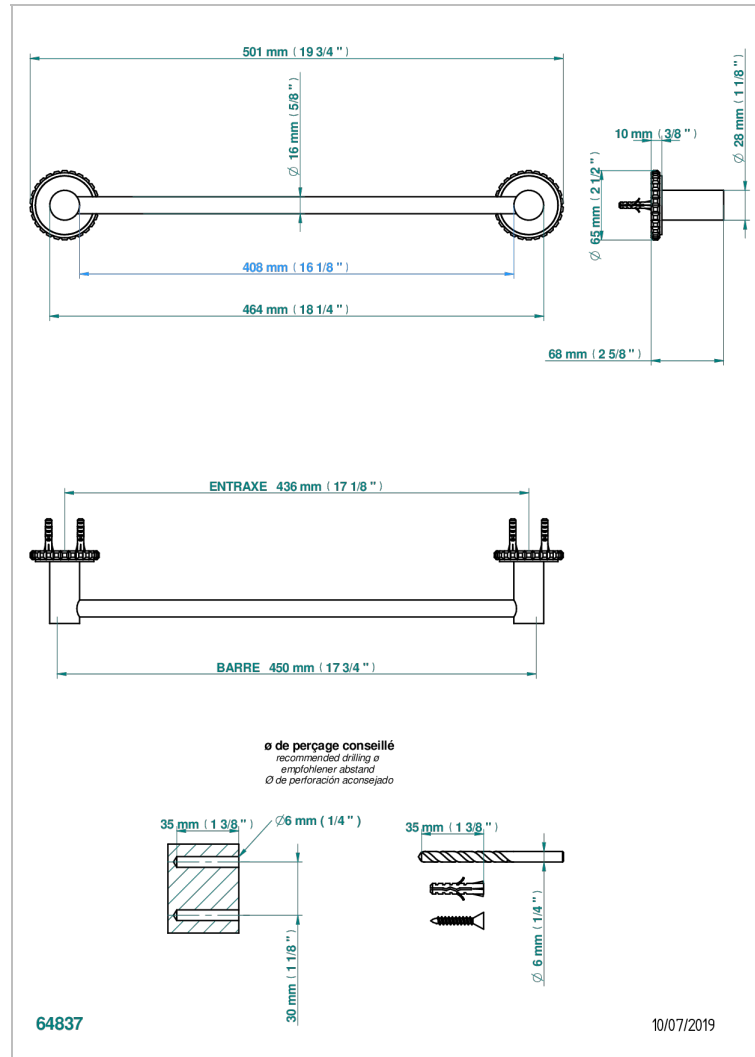

SYSTEM CRYSTAL

G9J-514/45

Towel bar, 18" long

CHARACTERISTIC

- System Crystal
- Towel bar, 18" long

AVAILABLE FINITIONS

Black ceram - D30
Blush PVD - H62
Brass color PVD - H49
Brown bronze color PVD - F33
Chrome polished - A02
Copper antique matt, coated - H07