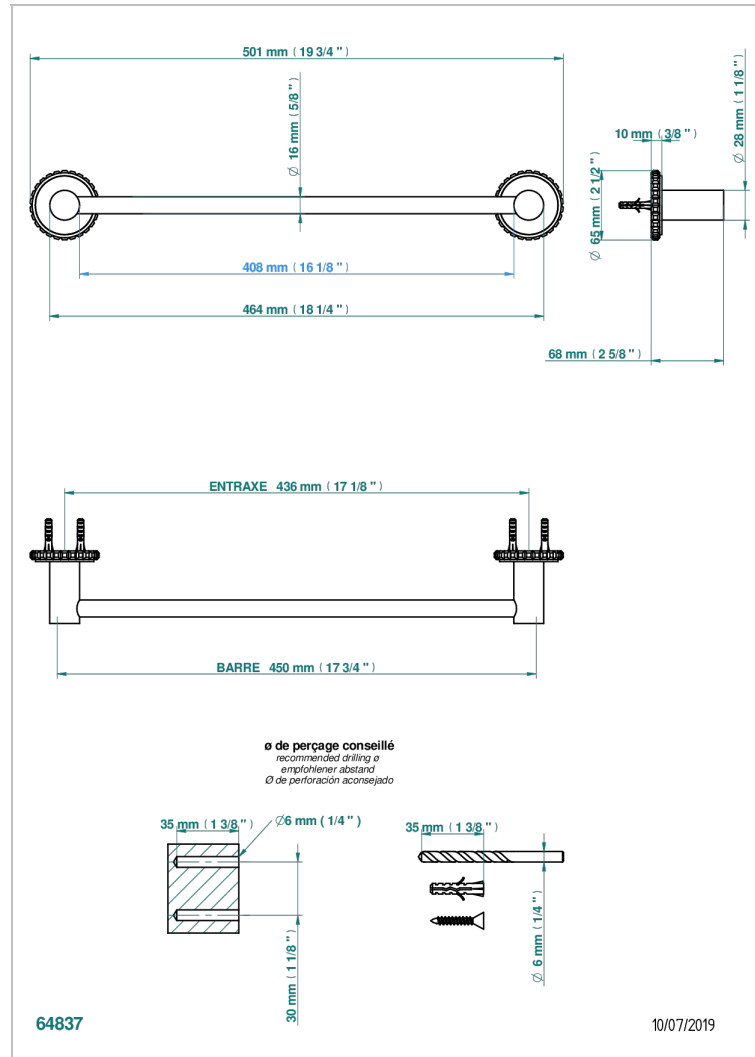

# SYSTEM CRYSTAL

G9J-514/45

Single towel rail, fixed rail, length: 450 mm

## CHARACTERISTIC

- System Crystal
- Single towel rail, fixed rail, length: 450 mm