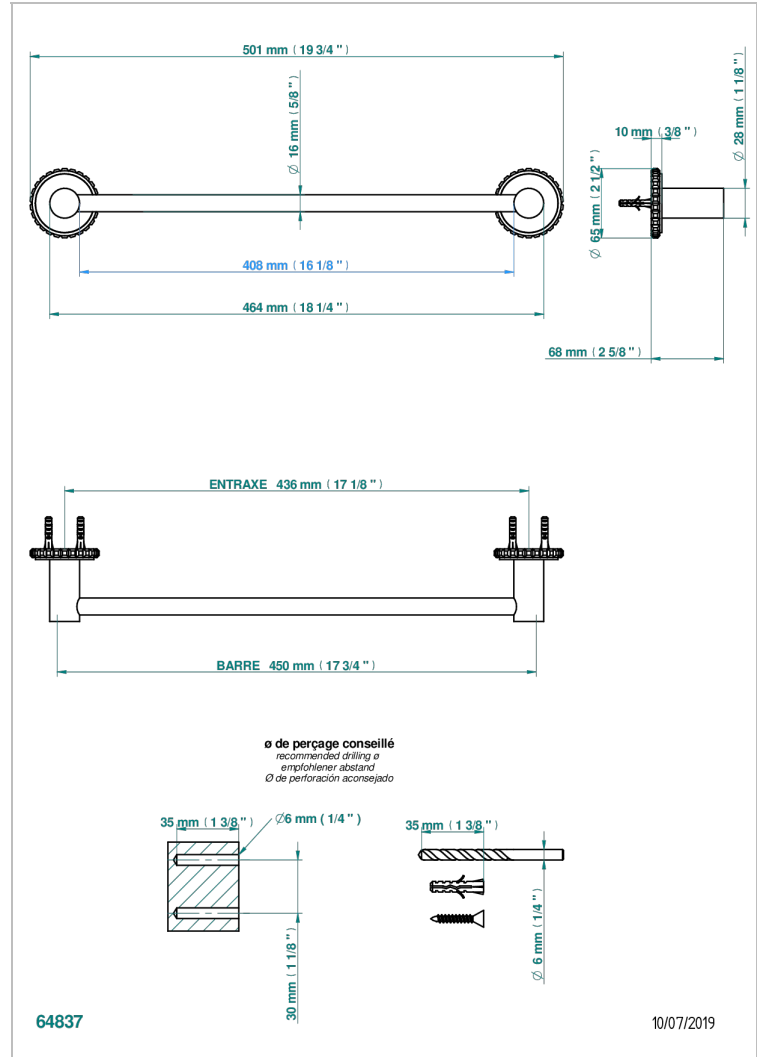

SYSTEM CRYSTAL

G9J-514/45

Single towel rail, fixed rail, length: 450 mm

THG[®]
PARIS

CARACTERÍSTICAS

- System Crystal
- Single towel rail, fixed rail, length: 450 mm

ACABADOS DISPONIBLES

Bronce claro - D01
Cerámica negra mate - D30
Cobre viejo mate - H07
Cromo - A02
Cromo mate - C02
Dorado - F01