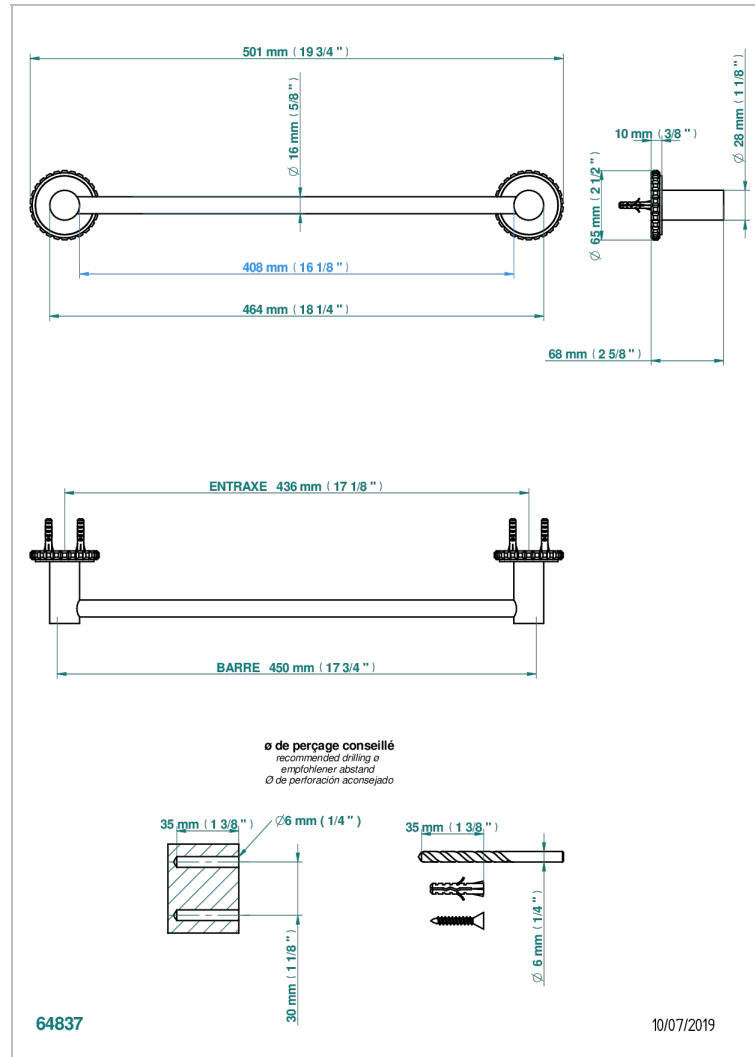

SYSTEM CRYSTAL

G9J-514/45

Single towel rail, fixed rail, length: 450 mm

CHARACTERISTIC

- System Crystal
- Single towel rail, fixed rail, length: 450 mm

AVAILABLE FINITIONS

Antique nickel - H28
Black ceram - D30
Blush PVD - H62
Brass color PVD - H49
Brown bronze color PVD - F33
Gold color PVD - H52