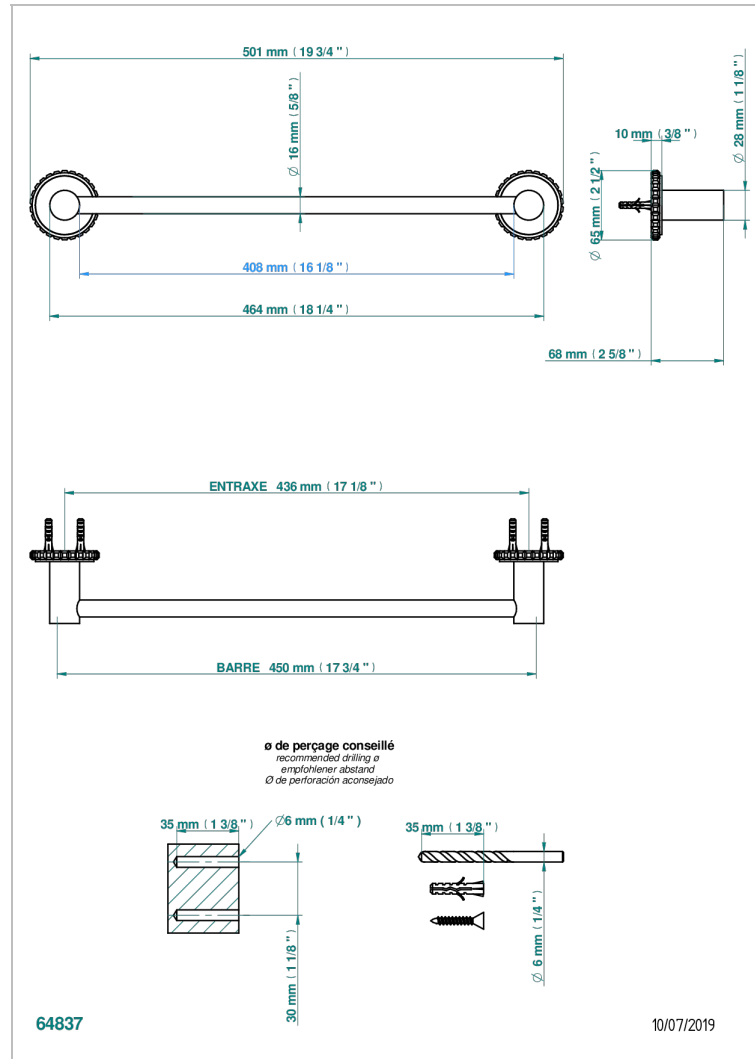

SYSTEM HOWLITE

G9G-514/45

Single towel rail, fixed rail, length: 450 mm

CARACTERÍSTICAS

- System Howlite
- Single towel rail, fixed rail, length: 450 mm

ACABADOS DISPONIBLES

Bronce claro - D01
Cerámica negra mate - D30
Cobre viejo mate - H07
Cromo - A02
Cromo mate - C02
Dorado - F01