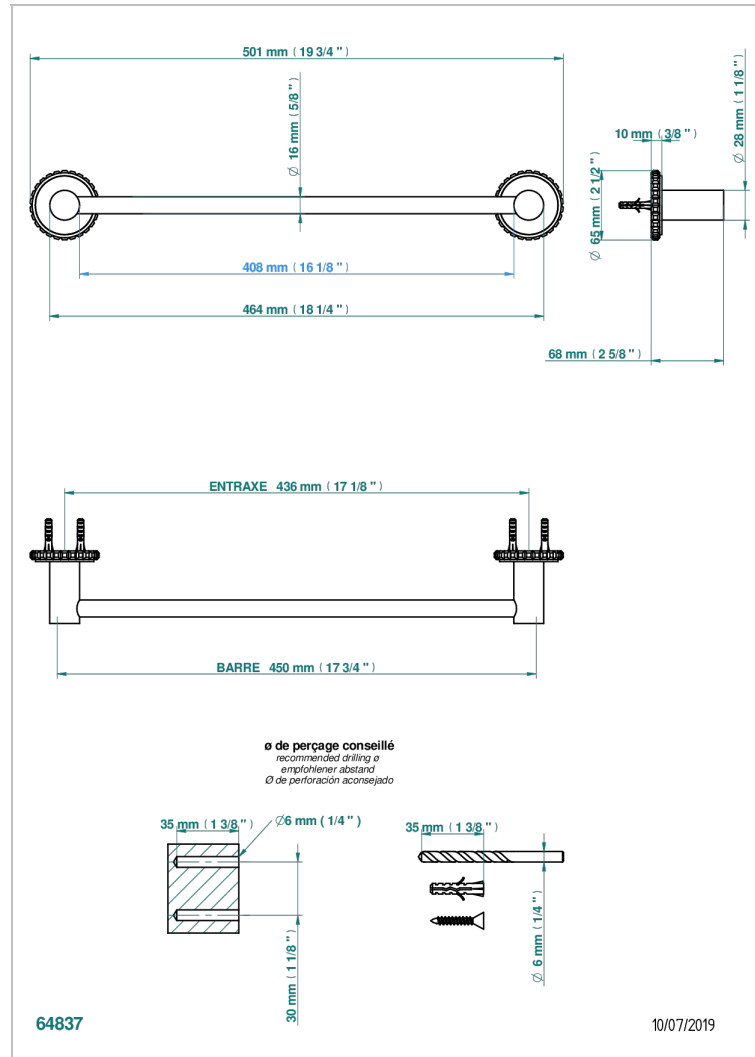

SYSTEM HOWLITE

G9G-514/45

Single towel rail, fixed rail, length: 450 mm

CHARACTERISTIC

- System Howlite
- Single towel rail, fixed rail, length: 450 mm

AVAILABLE FINITIONS

Antique nickel - H28
Black ceram - D30
Blush PVD - H62
Brass color PVD - H49
Brown bronze color PVD - F33
Gold color PVD - H52