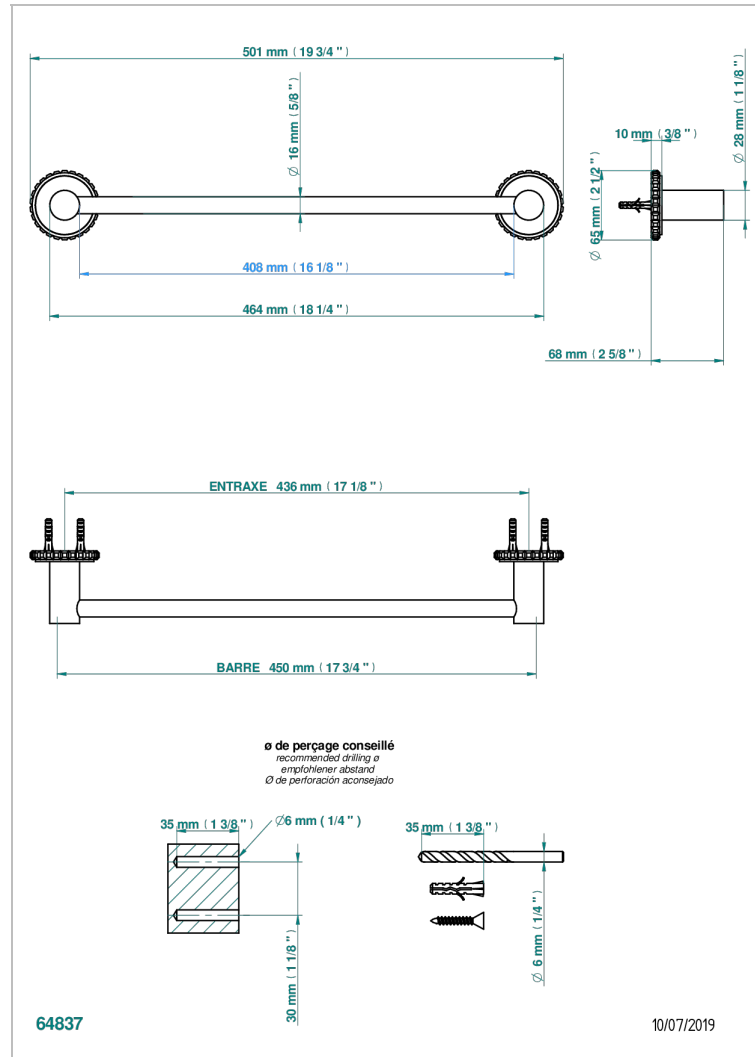

SYSTEM HOWLITE

G9G-514/45

Single towel rail, fixed rail, length: 450 mm

THG[®]
PARIS

CARACTERÍSTICAS

- System Howlite
- Single towel rail, fixed rail, length: 450 mm

ACABADOS DISPONIBLES

Bronce claro - D01
Cerámica negra mate - D30
Cobre viejo mate - H07
Cromo - A02
Cromo mate - C02
Dorado - F01