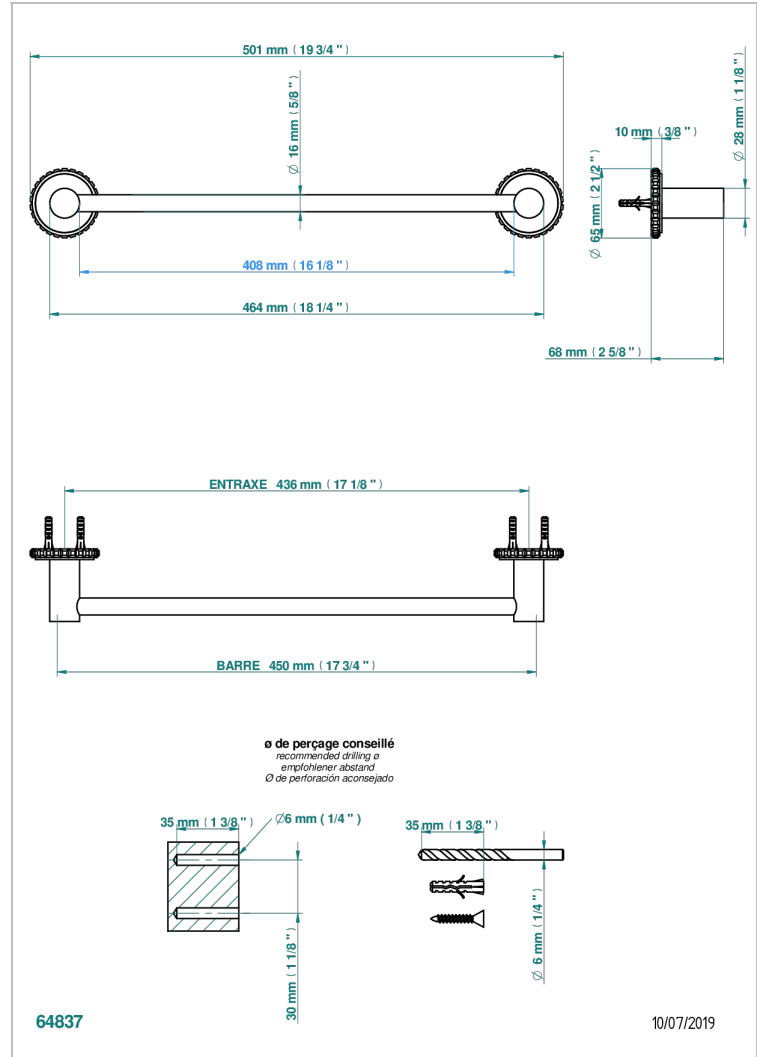

SYSTEM HOWLITE

G9G-514/45

Single towel rail, fixed rail, length: 450 mm

THG[®]
PARIS

CARACTERÍSTICAS

- System Howlite
- Single towel rail, fixed rail, length: 450 mm

ACABADOS DISPONIBLES

Bronce claro - D01
Cerámica negra mate - D30
Cobre viejo mate - H07
Cromo - A02
Cromo mate - C02
Dorado - F01