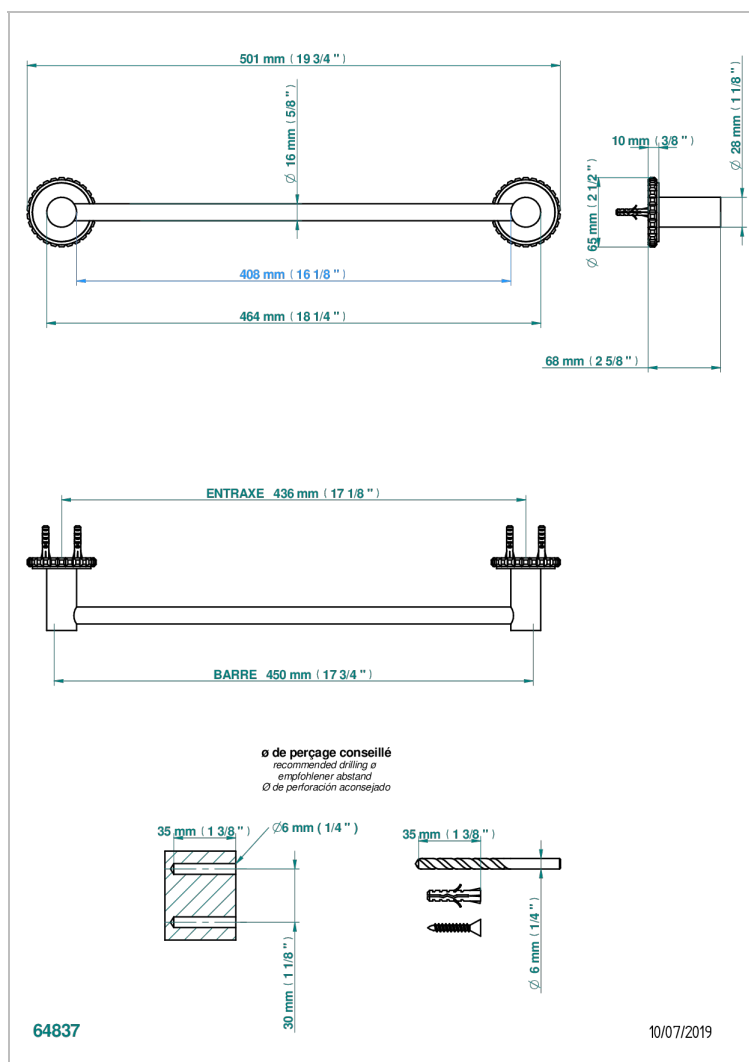

SYSTEM SQUARED METAL WITH LEVER HANDLES

G9F-514/45

Towel bar, 18" long

CHARACTERISTIC

- System Squared Metal with lever handles
- Towel bar, 18" long

AVAILABLE FINITIONS

Black ceram - D30
Blush PVD - H62
Brass color PVD - H49
Brown bronze color PVD - F33
Chrome polished - A02
Copper antique matt, coated - H07