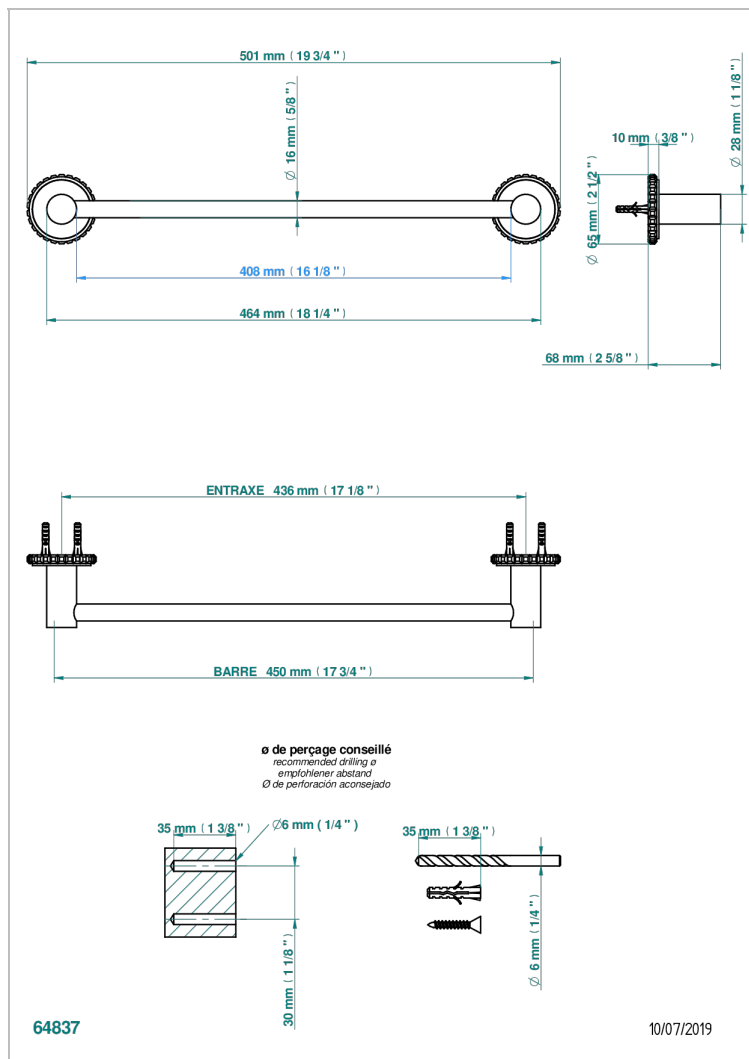

SYSTEM SQUARED METAL WITH LEVER

G9F-514/45

Single towel rail, fixed rail, length: 450 mm

THG[®]
PARIS

CARACTERÍSTICAS

- System Squared Metal with lever
- Single towel rail, fixed rail, length: 450 mm

ACABADOS DISPONIBLES