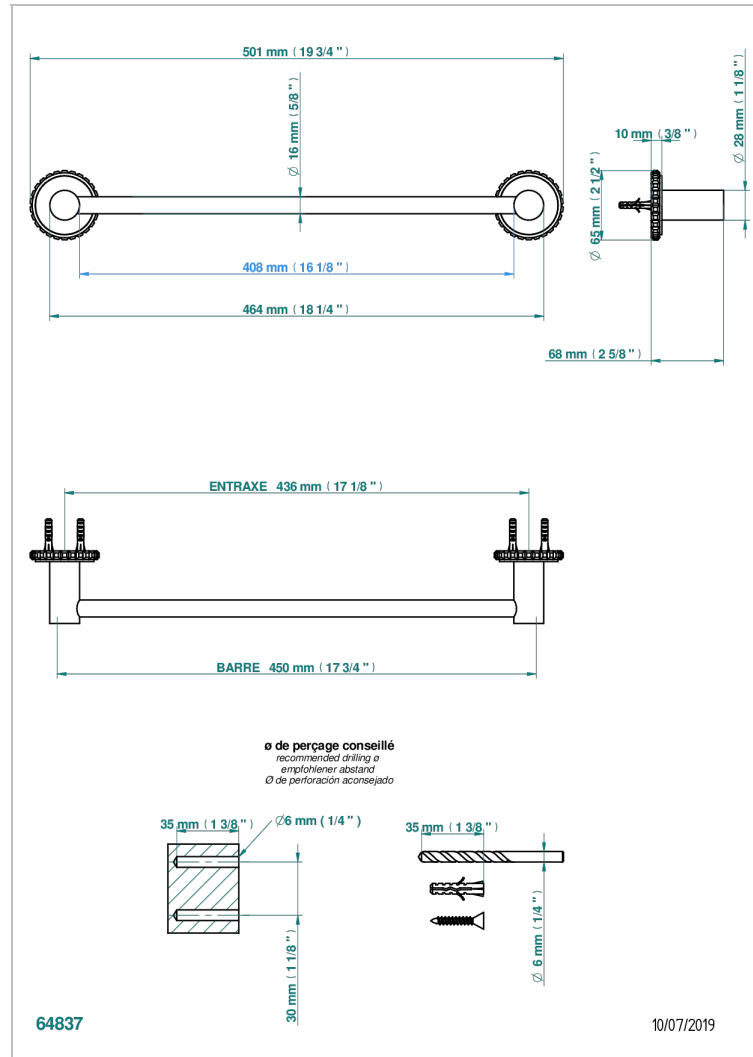

SYSTEM SQUARED METAL

G9E-514/45

Single towel rail, fixed rail, length: 450 mm

THG[®]
PARIS

CARACTERÍSTICAS

- System Squared Metal
- Single towel rail, fixed rail, length: 450 mm

ACABADOS DISPONIBLES

Bronce claro - D01
Cerámica negra mate - D30
Cobre viejo mate - H07
Cromo - A02
Cromo mate - C02
Dorado - F01