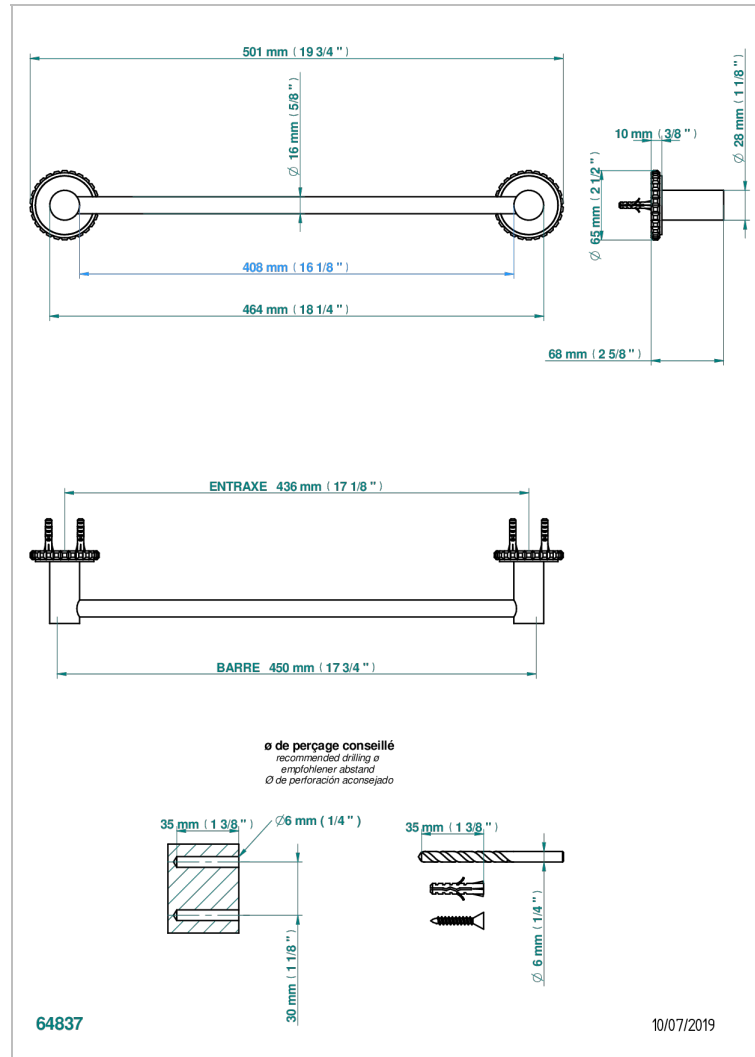

SYSTEM SQUARED METAL

G9E-514/45

Towel bar, 18" long

CHARACTERISTIC

- System Squared Metal
- Towel bar, 18" long

AVAILABLE FINITIONS

Black ceram - D30
Blush PVD - H62
Brass color PVD - H49
Brown bronze color PVD - F33
Chrome polished - A02
Copper antique matt, coated - H07