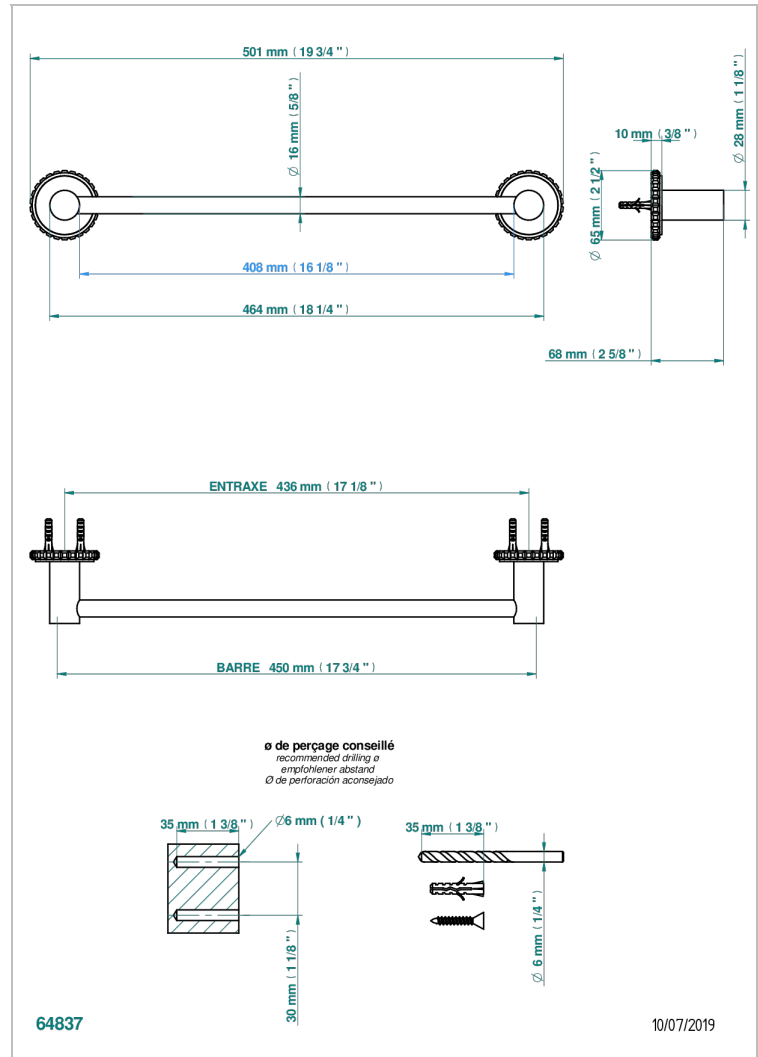

SYSTEM SQUARED METAL

G9E-514/45

Single towel rail, fixed rail, length: 450 mm

THG
PARIS

CARACTERÍSTICAS

- System Squared Metal
- Single towel rail, fixed rail, length: 450 mm

ACABADOS DISPONIBLES

Bronce claro - D01
Cerámica negra mate - D30
Cobre viejo mate - H07
Cromo - A02
Cromo mate - C02
Dorado - F01