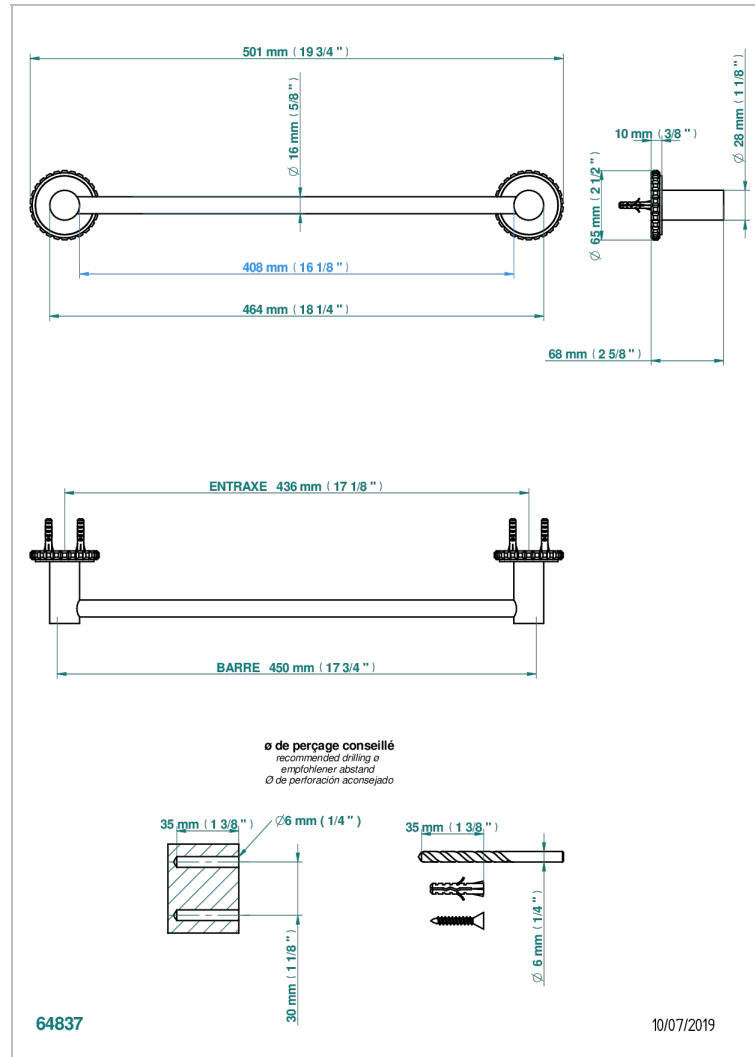

SYSTEM SQUARED METAL

G9E-514/45

Single towel rail, fixed rail, length: 450 mm

CHARACTERISTIC

- System Squared Metal
- Single towel rail, fixed rail, length: 450 mm

AVAILABLE FINITIONS

Antique nickel - H28
Black ceram - D30
Blush PVD - H62
Brass color PVD - H49
Brown bronze color PVD - F33
Gold color PVD - H52