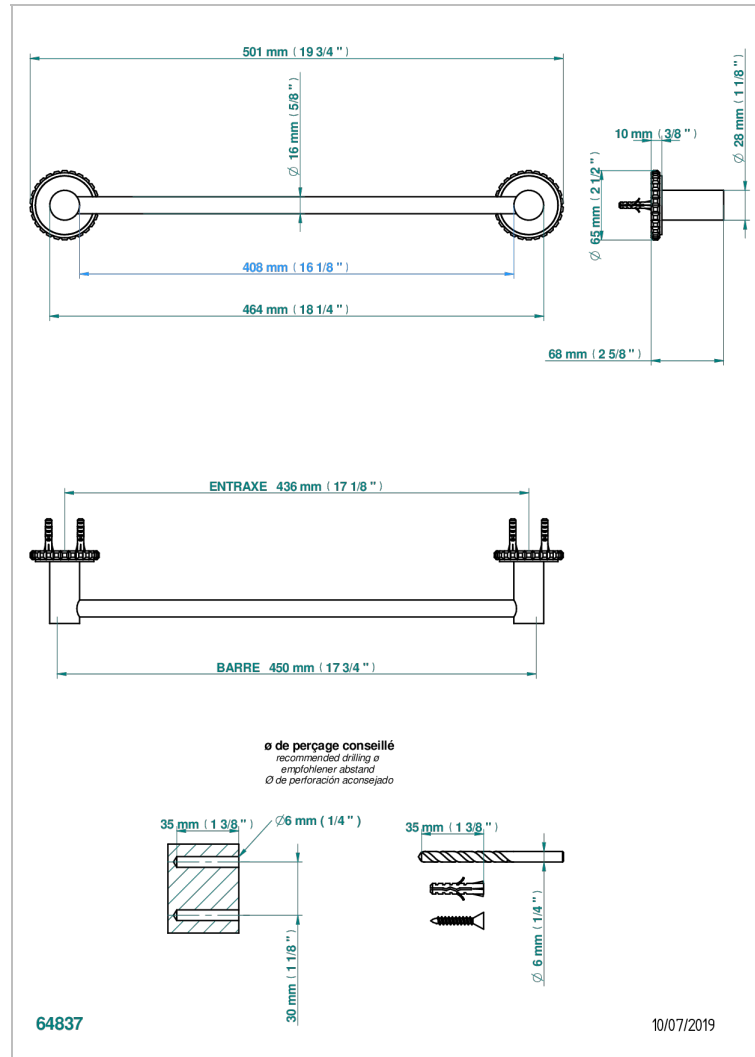

# SYSTEM SQUARED METAL

G9E-514/45

Single towel rail, fixed rail, length: 450 mm

THG  
PARIS

## CARACTERÍSTICAS

- System Squared Metal
- Single towel rail, fixed rail, length: 450 mm