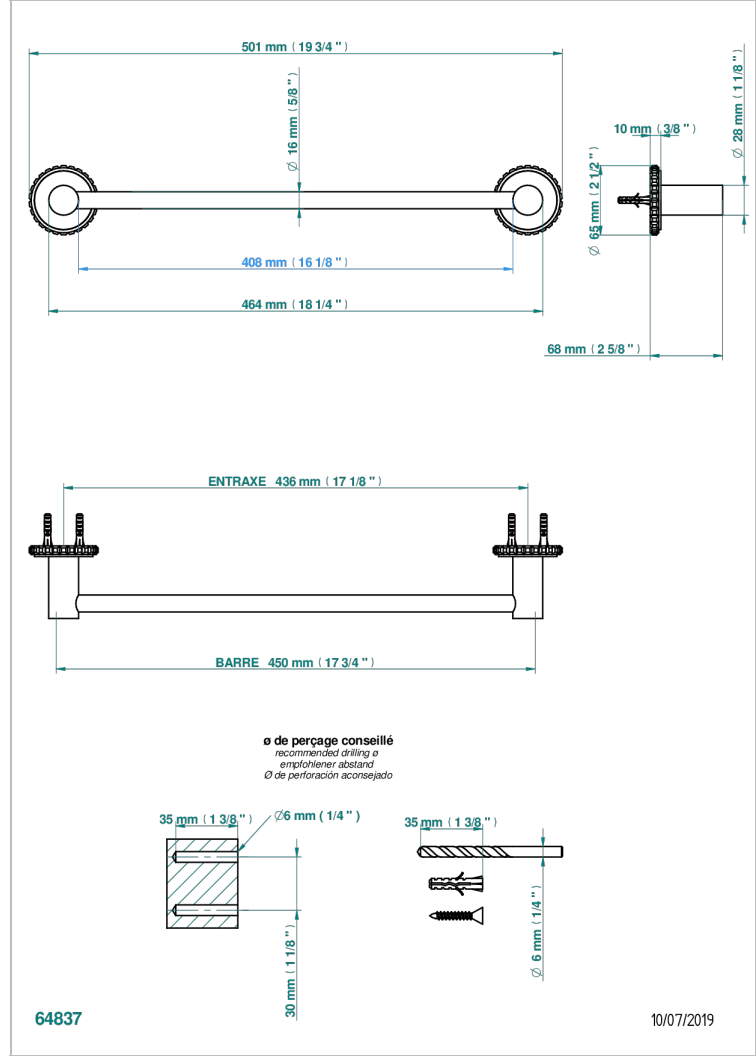

SYSTEM SQUARED METAL

G9E-514/45

Single towel rail, fixed rail, length: 450 mm

CHARACTERISTIC

- System Squared Metal
- Single towel rail, fixed rail, length: 450 mm

AVAILABLE FINITIONS

Antique nickel - H28
Black ceram - D30
Blush PVD - H62
Brass color PVD - H49
Brown bronze color PVD - F33
Gold color PVD - H52

Nickel color PVD - H55
Polished chrome (color finish) - A02
Polished chrome with gold inlay - GA1
Polished gold (color finish) - F01
Polished nickel - B01
Soft gold - F30

Soft matt gold - F31
Umber PVD - H66
Varnished matt antique red copper (color finish) - H07