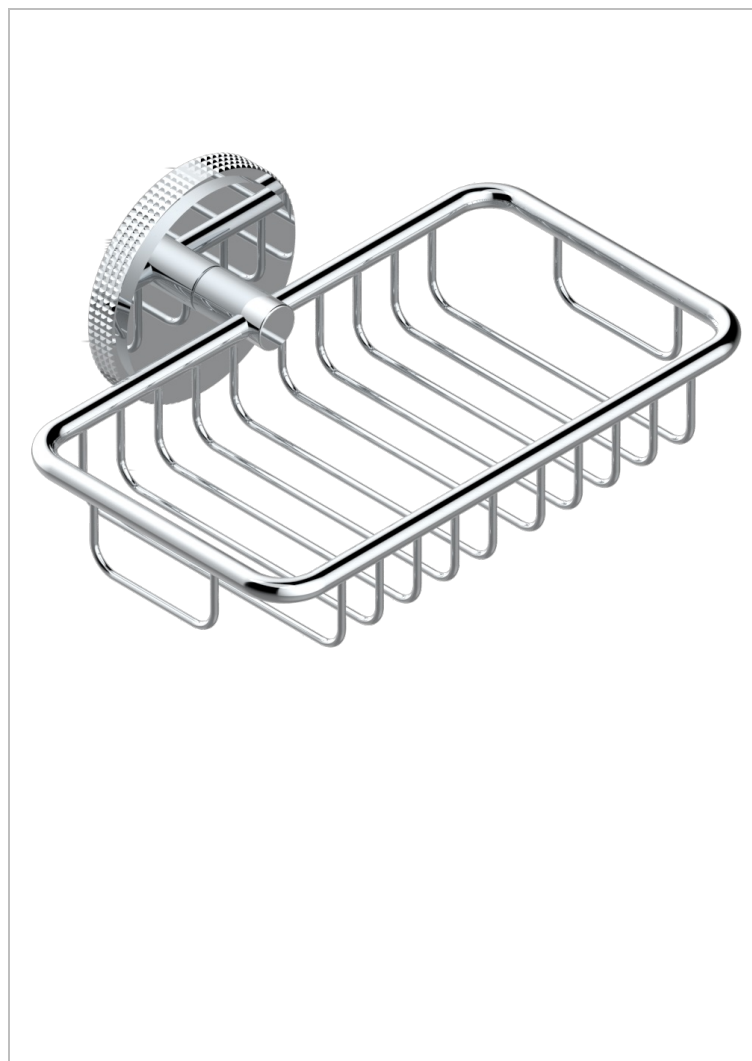

SYSTEM DIAMOND METAL WITH LEVER HANDLES

G9D-620

Soap basket, wall mounted 6"1/4 x 3"5/8

CHARACTERISTIC

- System Diamond Metal with lever handles
- Soap basket, wall mounted 6"1/4 x 3"5/8

AVAILABLE FINITIONS

Black ceram - D30
Blush PVD - H62
Brass color PVD - H49
Brown bronze color PVD - F33
Chrome polished - A02
Copper antique matt, coated - H07

Gold color PVD - H52
Gold mat - F07
Gold polished - F01
Graphite PVD - H64
Light coated bronze - D01
Matt Umber PVD - H67