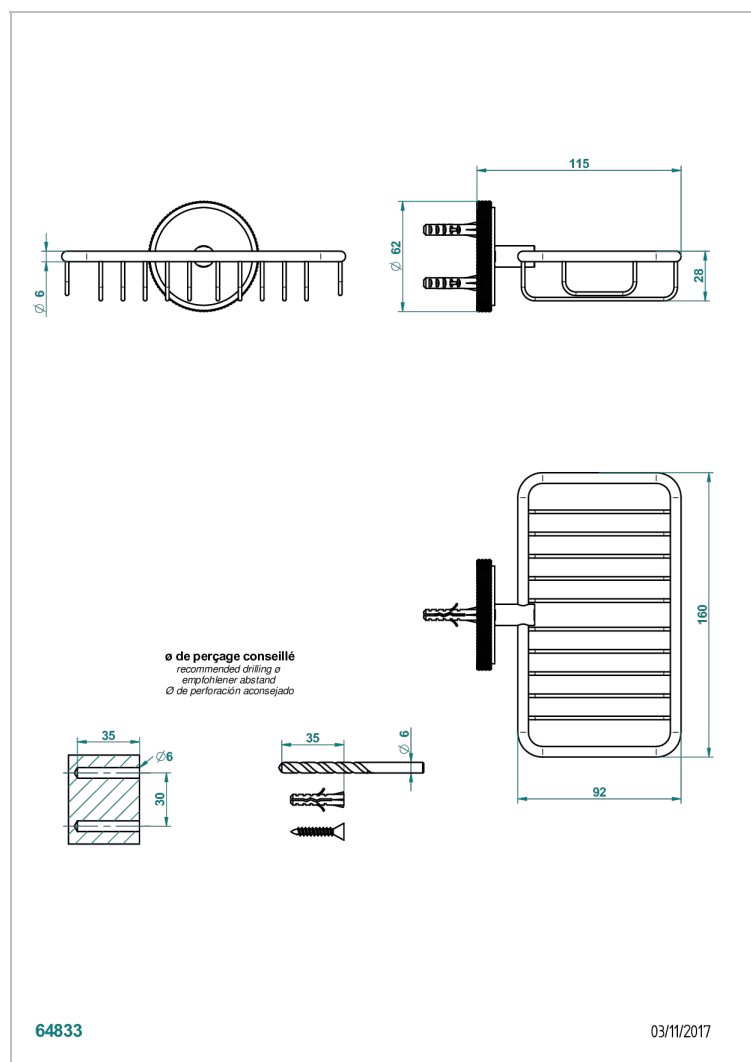

SYSTEM DIAMOND METAL WITH LEVER HANDLES

G9D-620

Soap basket, wall mounted 6"1/4 x 3"5/8

CHARACTERISTIC

- System Diamond Metal with lever handles
- Soap basket, wall mounted 6"1/4 x 3"5/8

AVAILABLE FINITIONS