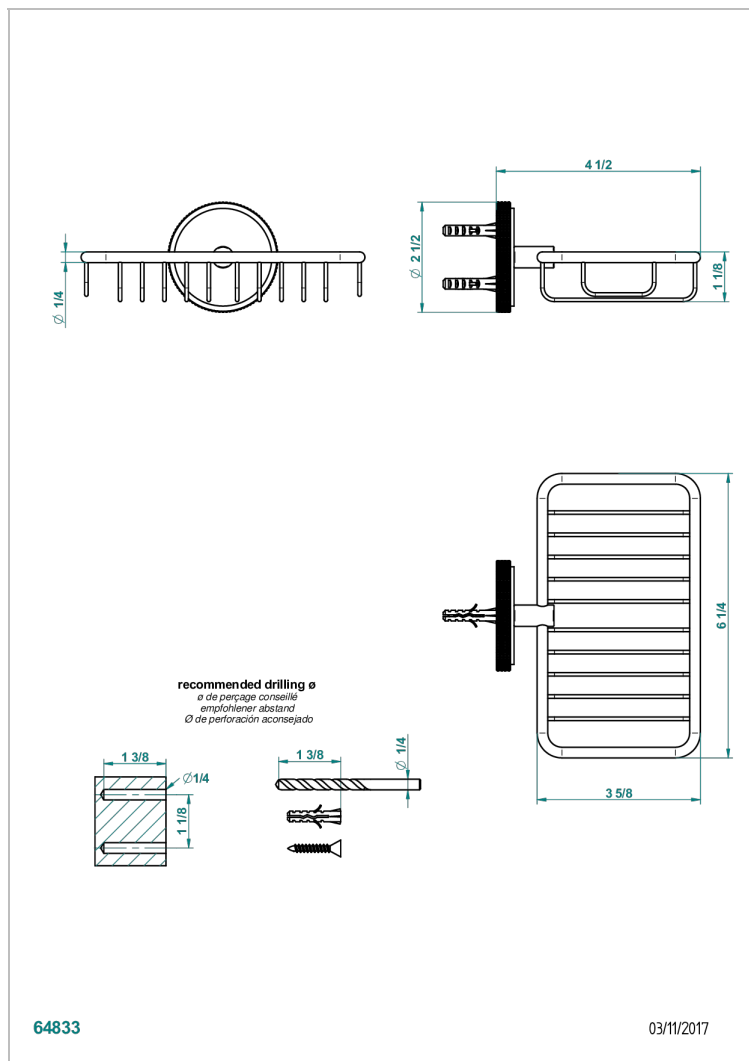

# SYSTEM DIAMOND METAL WITH LEVER HANDLES

G9D-620

Soap basket, wall mounted 6"1/4 x 3"5/8

64833

03/11/2017

## CHARACTERISTIC

- System Diamond Metal with lever handles
- Soap basket, wall mounted 6"1/4 x 3"5/8