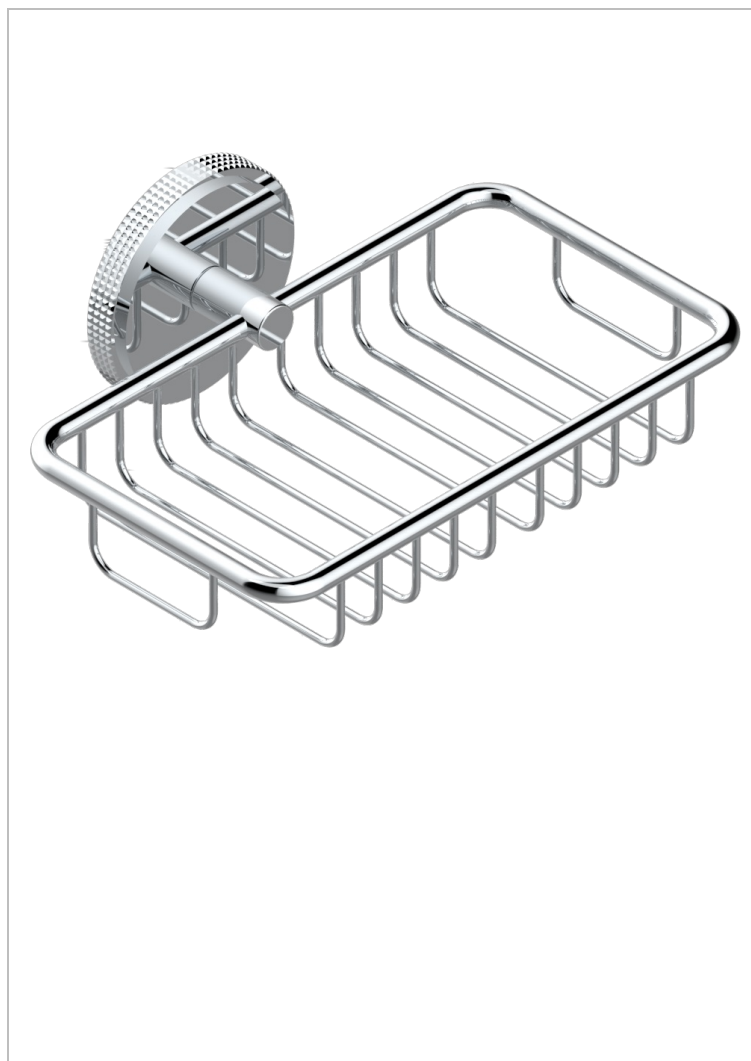

# SYSTEM DIAMOND METAL WITH LEVER HANDLES

G9D-620

Soap basket, wall mounted 6"1/4 x 3"5/8

64833

03/11/2017

## CHARACTERISTIC

- System Diamond Metal with lever handles
- Soap basket, wall mounted 6"1/4 x 3"5/8