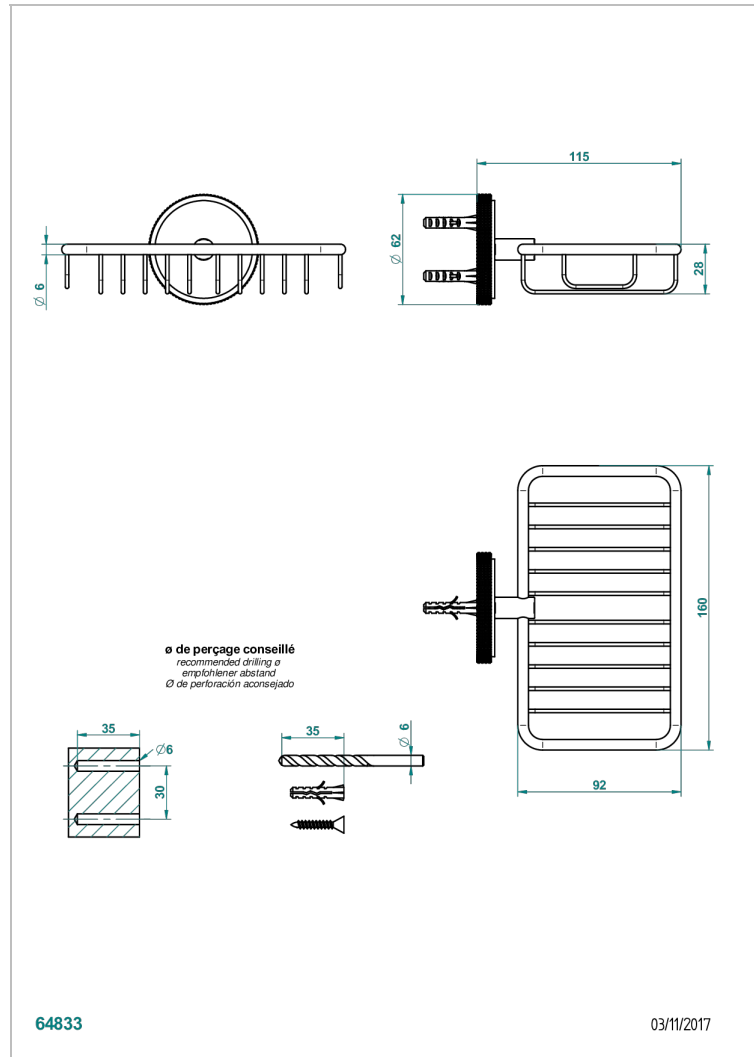

SYSTEM DIAMOND METAL WITH LEVER

G9D-620

Net soap dish with flange, 160 x 95 mm

THG[®]
PARIS

CHARACTERISTIC

- System Diamond Metal with lever
- Net soap dish with flange, 160 x 95 mm

AVAILABLE FINITIONS

Antique nickel - H28
Black ceram - D30
Blush PVD - H62
Brass color PVD - H49
Brown bronze color PVD - F33
Gold color PVD - H52

Nickel color PVD - H55
Polished chrome (color finish) - A02
Polished chrome with gold inlay - GA1
Polished gold (color finish) - F01
Polished nickel - B01
Soft gold - F30

Soft matt gold - F31
Umber PVD - H66
Varnished matt antique red copper
(color finish) - H07