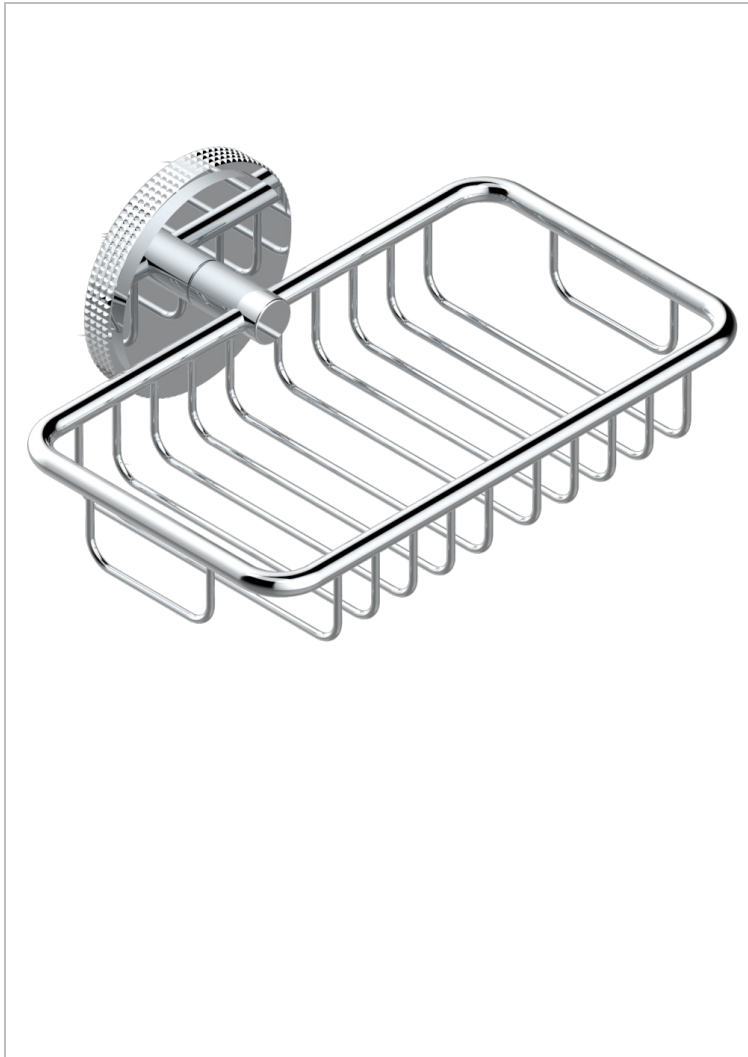

SYSTEM DIAMOND METAL WITH LEVER

G9D-620

Net soap dish with flange, 160 x 95 mm

THG[®]
PARIS

CHARACTERISTIC

- System Diamond Metal with lever
- Net soap dish with flange, 160 x 95 mm

AVAILABLE FINITIONS

Antique nickel - H28
Black ceram - D30
Blush PVD - H62
Brass color PVD - H49
Brown bronze color PVD - F33
Gold color PVD - H52

Graphite PVD - H64
Lacquered light bronze - D01
Matt Umber PVD - H67
Matt blush PVD - H60
Matt brass color PVD - H50
Matt brown bronze color PVD - F34

Matt chrome - C02
Matt gold - F07
Matt gold color PVD - H53
Matt graphite PVD - H65
Matt nickel (color finish) - C01
Matt nickel color PVD - H56

Nickel color PVD - H55
Polished chrome (color finish) - A02
Polished chrome with gold inlay - GA1
Polished gold (color finish) - F01
Polished nickel - B01
Soft gold - F30

Soft matt gold - F31
Umber PVD - H66
Varnished matt antique red copper
(color finish) - H07