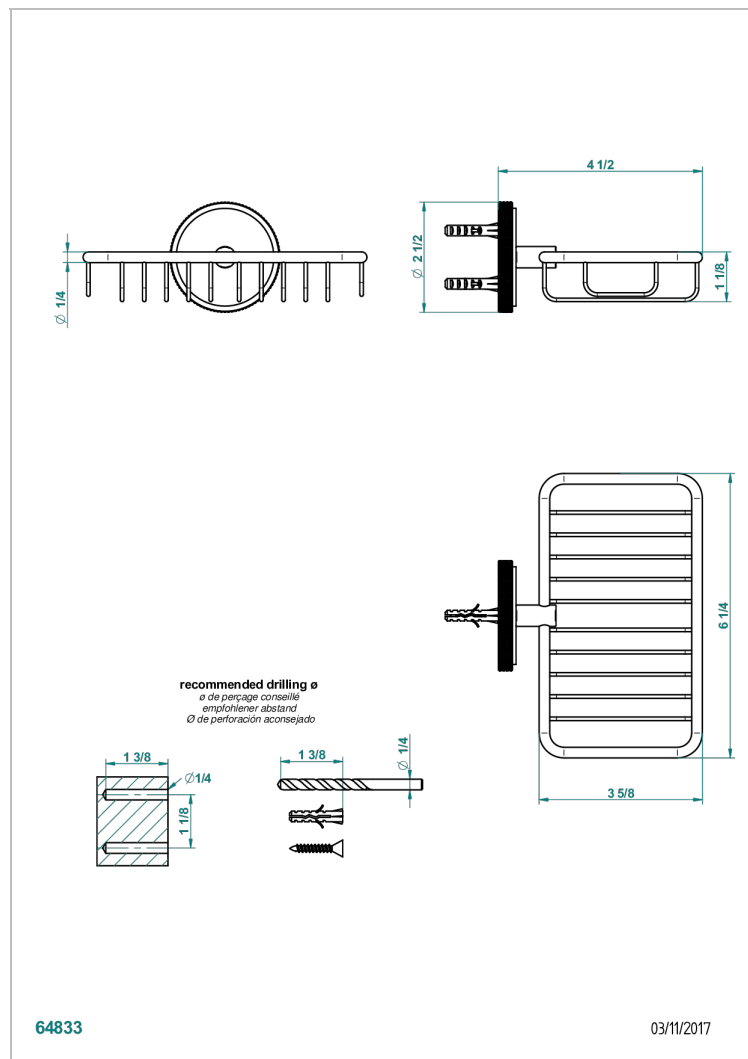

SYSTEM DIAMOND METAL WITH LEVER

G9D-620

Net soap dish with flange, 160 x 95 mm

CHARACTERISTIC

- System Diamond Metal with lever
- Net soap dish with flange, 160 x 95 mm

AVAILABLE FINITIONS

Antique nickel - H28
Black ceram - D30
Blush PVD - H62
Brass color PVD - H49
Brown bronze color PVD - F33
Gold color PVD - H52

Nickel color PVD - H55
Polished chrome (color finish) - A02
Polished chrome with gold inlay - GA1
Polished gold (color finish) - F01
Polished nickel - B01
Soft gold - F30

Soft matt gold - F31
Umber PVD - H66
Varnished matt antique red copper (color finish) - H07