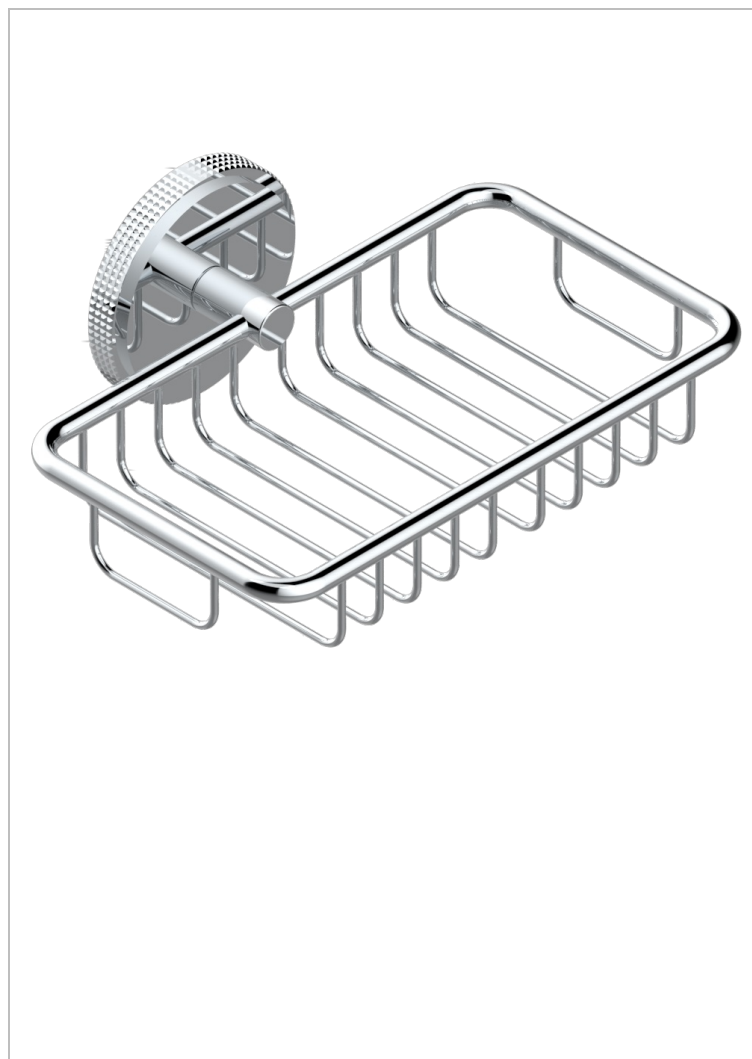

SYSTEM DIAMOND METAL WITH LEVER

G9D-620

Net soap dish with flange, 160 x 95 mm

CHARACTERISTIC

- System Diamond Metal with lever
- Net soap dish with flange, 160 x 95 mm

AVAILABLE FINITIONS

Antique nickel - H28
Black ceram - D30
Blush PVD - H62
Brass color PVD - H49
Brown bronze color PVD - F33
Gold color PVD - H52

Graphite PVD - H64
Lacquered light bronze - D01
Matt Umber PVD - H67
Matt blush PVD - H60
Matt brass color PVD - H50
Matt brown bronze color PVD - F34

Matt chrome - C02
Matt gold - F07
Matt gold color PVD - H53
Matt graphite PVD - H65
Matt nickel (color finish) - C01
Matt nickel color PVD - H56

Nickel color PVD - H55
Polished chrome (color finish) - A02
Polished chrome with gold inlay - GA1
Polished gold (color finish) - F01
Polished nickel - B01
Soft gold - F30

Soft matt gold - F31
Umber PVD - H66
Varnished matt antique red copper (color finish) - H07