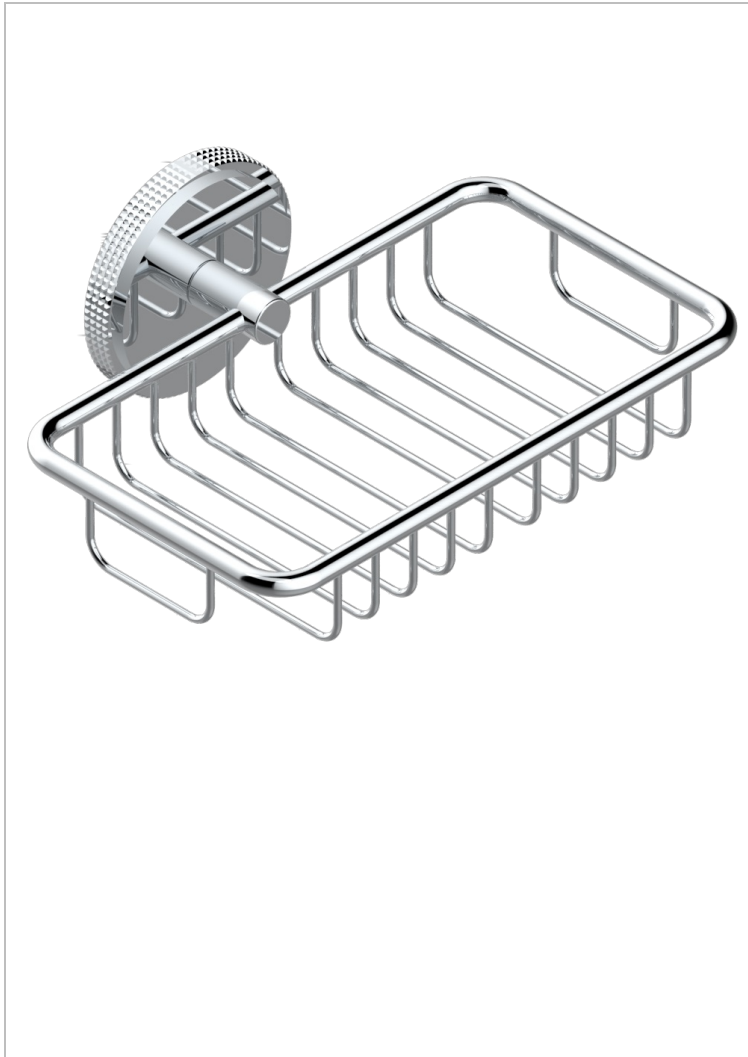

SYSTEM DIAMOND METAL

G9C-620

Soap basket, wall mounted 6"1/4 x 3"5/8

THG[®]
PARIS

CHARACTERISTIC

- System Diamond Metal
- Soap basket, wall mounted 6"1/4 x 3"5/8

AVAILABLE FINITIONS

Black ceram - D30
Blush PVD - H62
Brass color PVD - H49
Brown bronze color PVD - F33
Chrome polished - A02
Copper antique matt, coated - H07

Gold color PVD - H52
Gold mat - F07
Gold polished - F01
Graphite PVD - H64
Light coated bronze - D01
Matt Umber PVD - H67

Matt blush PVD - H60
Matt brass color PVD - H50
Matt brown bronze color PVD - F34
Matt chrome (American satin) - C02
Matt gold color PVD - H53
Matt graphite PVD - H65

Matt nickel (American satin) - C01
Matt nickel color PVD - H56
Nickel antique / Sovereign - H28
Nickel color PVD - H55
Nickel polished - B01
Polished chrome with gold inlay - GA1

Soft gold - F30
Soft matt gold - F31
Umber PVD - H66