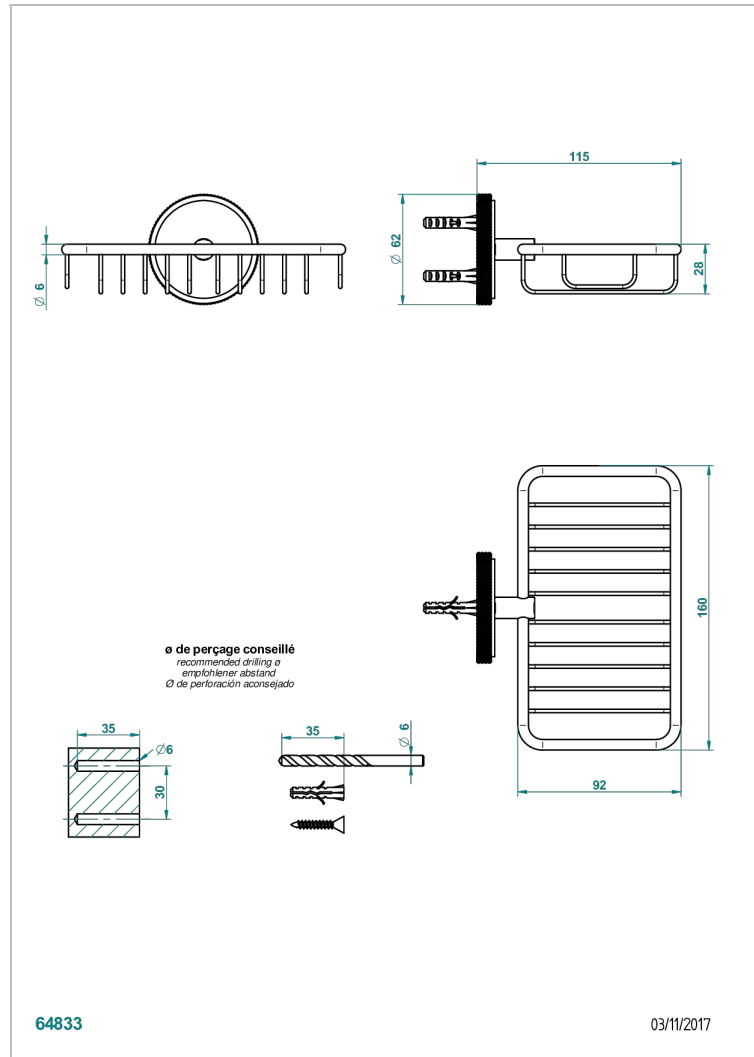

SYSTEM DIAMOND METAL

G9C-620

Soap basket, wall mounted 6"1/4 x 3"5/8

THG[®]
PARIS

CHARACTERISTIC

- System Diamond Metal
- Soap basket, wall mounted 6"1/4 x 3"5/8

AVAILABLE FINITIONS

Black ceram - D30
Blush PVD - H62
Brass color PVD - H49
Brown bronze color PVD - F33
Chrome polished - A02
Copper antique matt, coated - H07