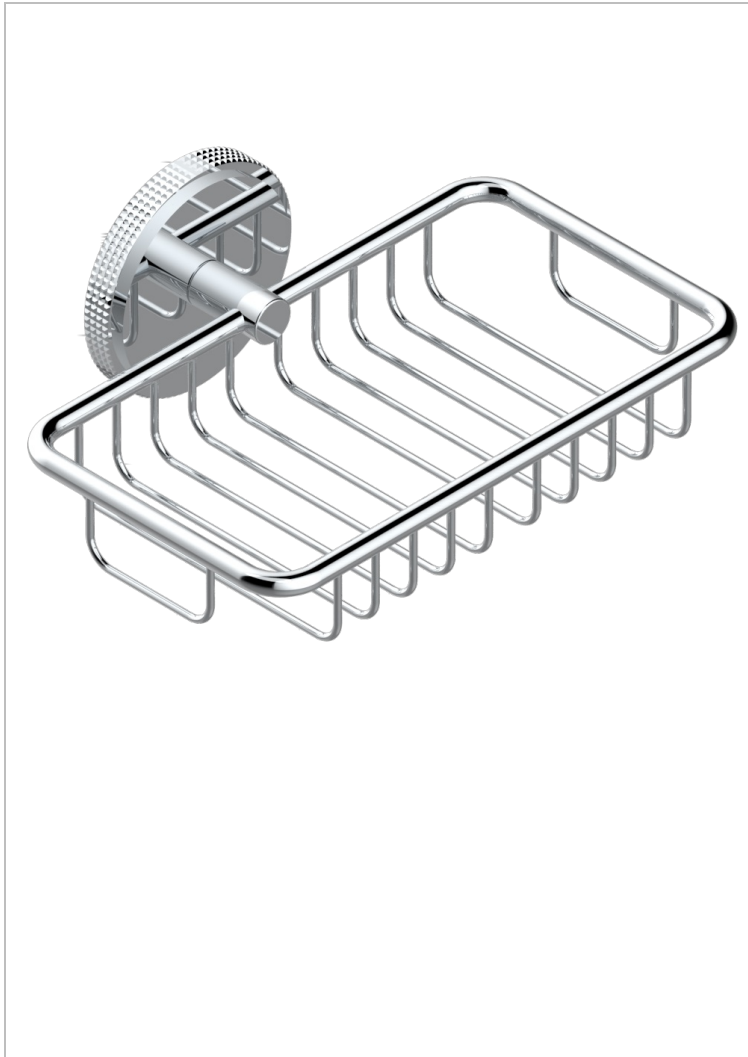

SYSTEM DIAMOND METAL

G9C-620

Soap basket, wall mounted 6"1/4 x 3"5/8

64833

03/11/2017

CHARACTERISTIC

- System Diamond Metal
- Soap basket, wall mounted 6"1/4 x 3"5/8

AVAILABLE FINITIONS

Black ceram - D30
Blush PVD - H62
Brass color PVD - H49
Brown bronze color PVD - F33
Chrome polished - A02
Copper antique matt, coated - H07

Gold color PVD - H52
Gold mat - F07
Gold polished - F01
Graphite PVD - H64
Light coated bronze - D01
Matt Umber PVD - H67