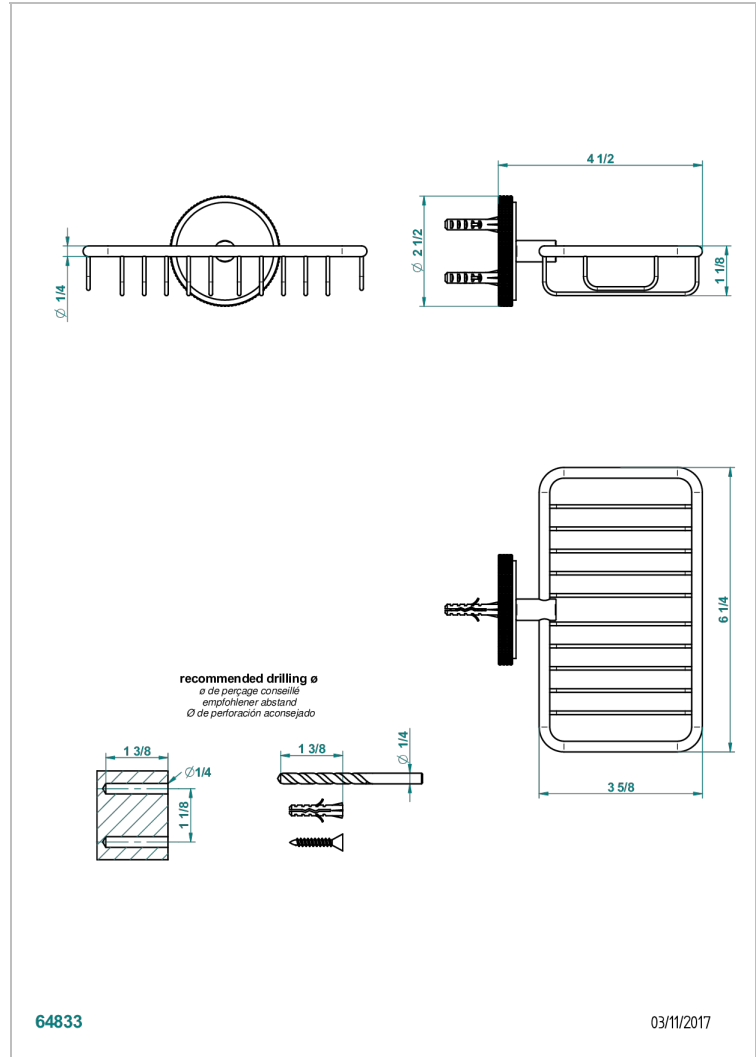

SYSTEM DIAMOND METAL

G9C-620

Soap basket, wall mounted 6"1/4 x 3"5/8

64833

03/11/2017

CHARACTERISTIC

- System Diamond Metal
- Soap basket, wall mounted 6"1/4 x 3"5/8

AVAILABLE FINITIONS