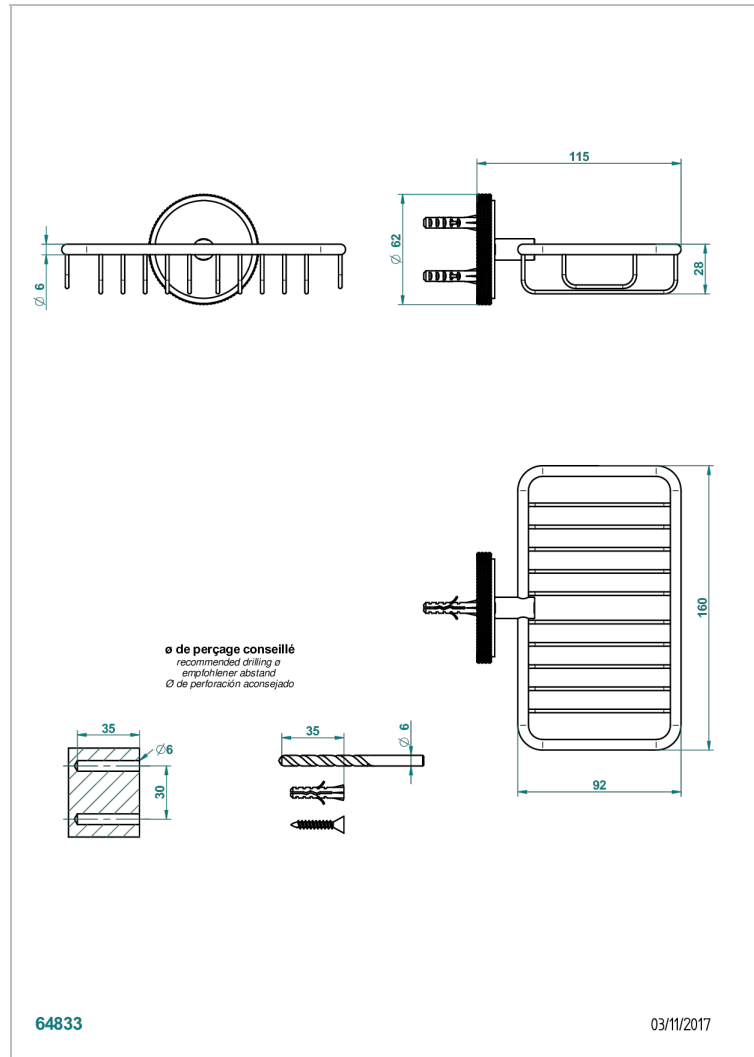

SYSTEM DIAMOND METAL

G9C-620

Net soap dish with flange, 160 x 95 mm

THG[®]
PARIS

CHARACTERISTIC

- System Diamond Metal
- Net soap dish with flange, 160 x 95 mm

AVAILABLE FINITIONS

Antique nickel - H28
Black ceram - D30
Blush PVD - H62
Brass color PVD - H49
Brown bronze color PVD - F33
Gold color PVD - H52

Nickel color PVD - H55
Polished chrome (color finish) - A02
Polished chrome with gold inlay - GA1
Polished gold (color finish) - F01
Polished nickel - B01
Soft gold - F30

Soft matt gold - F31
Umber PVD - H66
Varnished matt antique red copper
(color finish) - H07