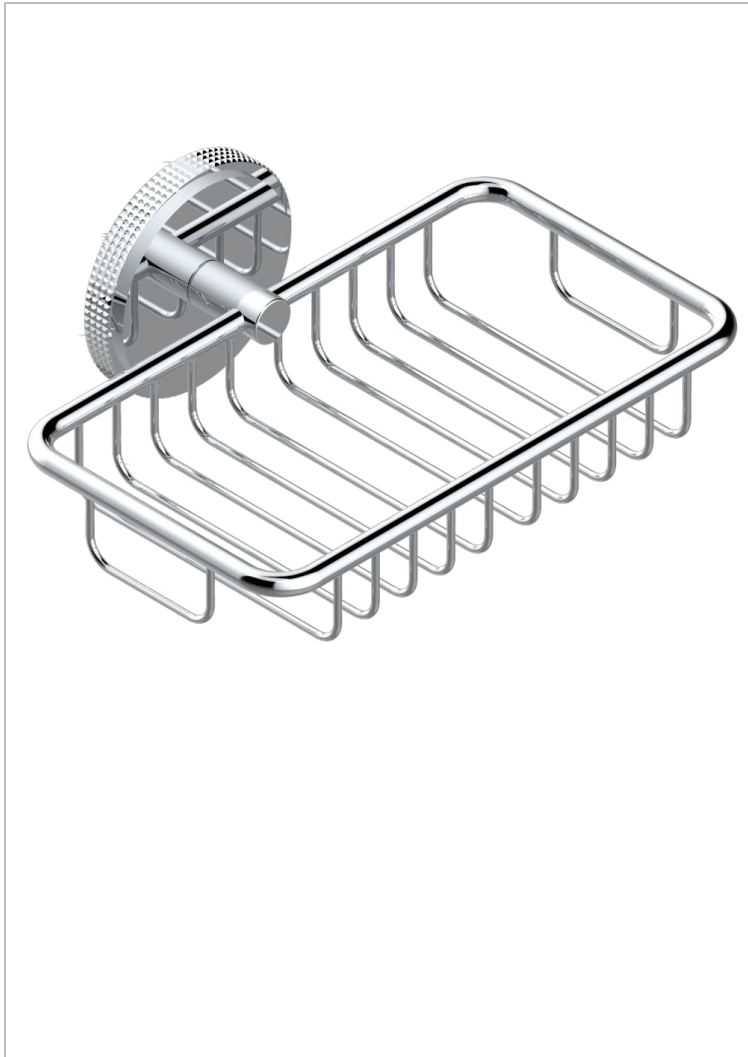

SYSTEM DIAMOND METAL

G9C-620

Net soap dish with flange, 160 x 95 mm

THG[®]
PARIS

CHARACTERISTIC

- System Diamond Metal
- Net soap dish with flange, 160 x 95 mm

AVAILABLE FINITIONS

Antique nickel - H28
Black ceram - D30
Blush PVD - H62
Brass color PVD - H49
Brown bronze color PVD - F33
Gold color PVD - H52

Graphite PVD - H64
Lacquered light bronze - D01
Matt Umber PVD - H67
Matt blush PVD - H60
Matt brass color PVD - H50
Matt brown bronze color PVD - F34

Matt chrome - C02
Matt gold - F07
Matt gold color PVD - H53
Matt graphite PVD - H65
Matt nickel (color finish) - C01
Matt nickel color PVD - H56

Nickel color PVD - H55
Polished chrome (color finish) - A02
Polished chrome with gold inlay - GA1
Polished gold (color finish) - F01
Polished nickel - B01
Soft gold - F30

Soft matt gold - F31
Umber PVD - H66
Varnished matt antique red copper
(color finish) - H07