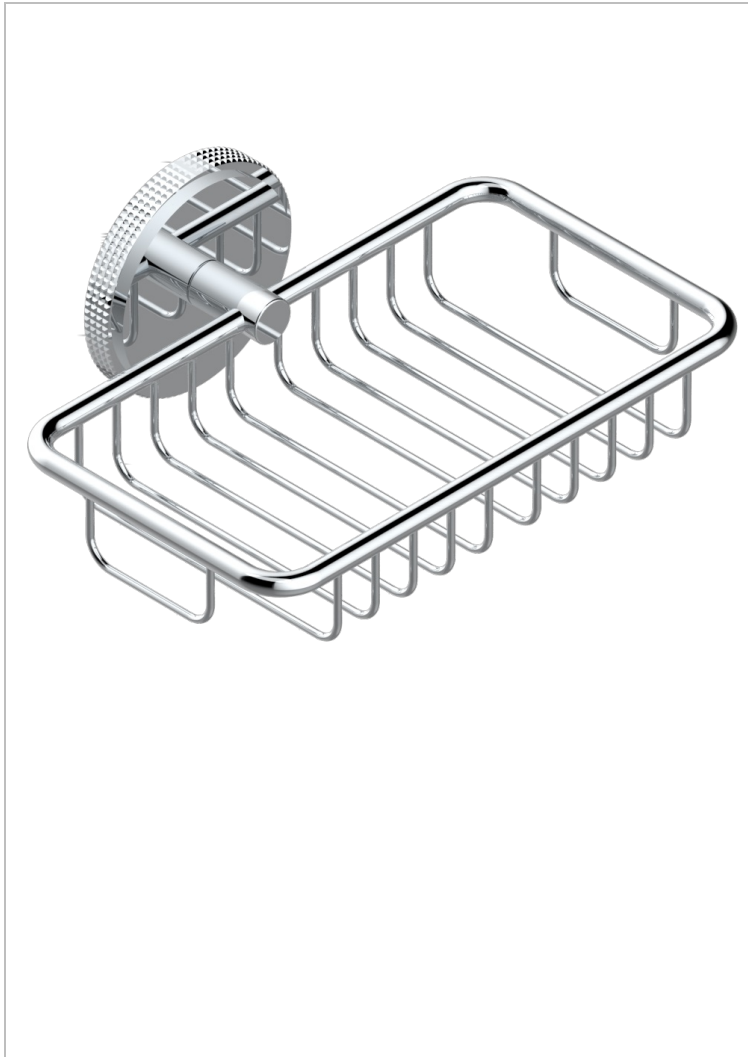

# SYSTEM DIAMOND METAL

G9C-620

Net soap dish with flange, 160 x 95 mm

## CHARACTERISTIC

- System Diamond Metal
- Net soap dish with flange, 160 x 95 mm

## AVAILABLE FINITIONS

Antique nickel - H28  
Black ceram - D30  
Blush PVD - H62  
Brass color PVD - H49  
Brown bronze color PVD - F33  
Gold color PVD - H52

Graphite PVD - H64  
Lacquered light bronze - D01  
Matt Umber PVD - H67  
Matt blush PVD - H60  
Matt brass color PVD - H50  
Matt brown bronze color PVD - F34