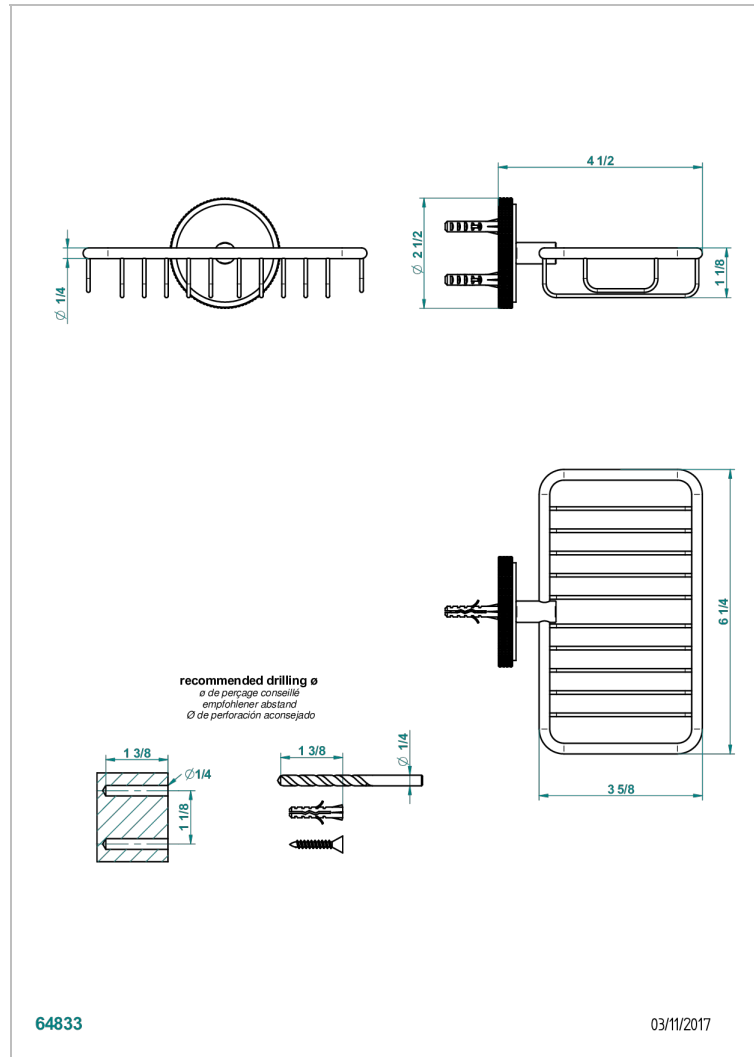

# SYSTEM DIAMOND METAL

G9C-620

Net soap dish with flange, 160 x 95 mm

## CHARACTERISTIC

- System Diamond Metal
- Net soap dish with flange, 160 x 95 mm