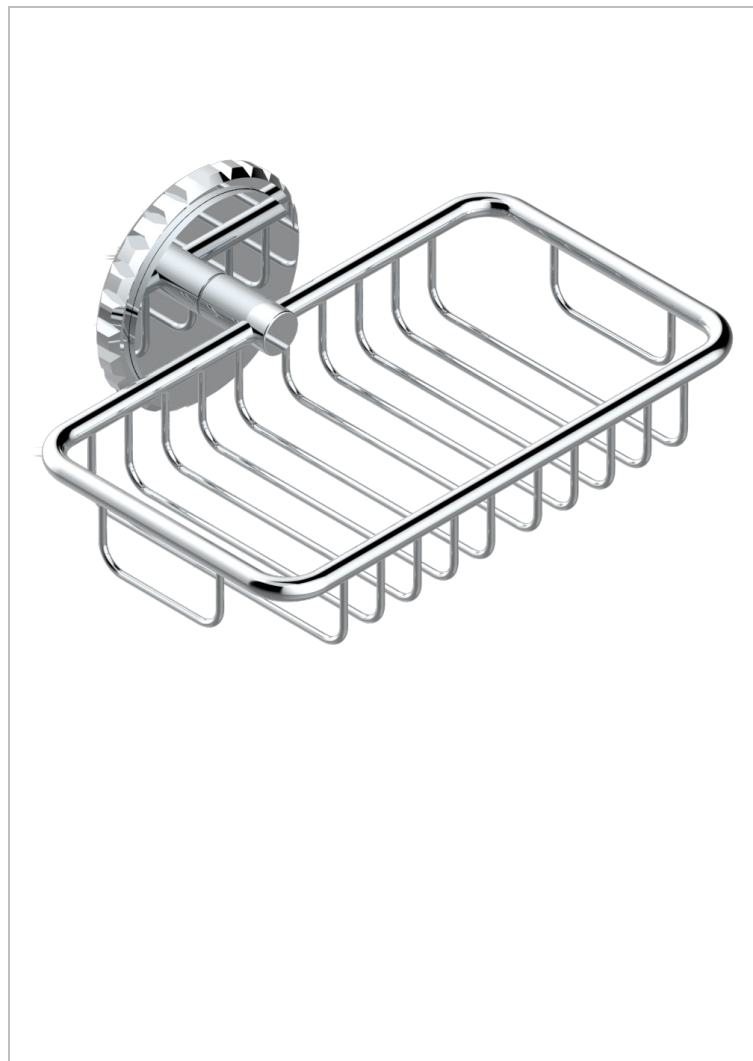

SYSTEM CRYSTAL WITH LEVER HANDLES

G9K-620

Soap basket, wall mounted 6"1/4 x 3"5/8

CHARACTERISTIC

- System Crystal with lever handles
- Soap basket, wall mounted 6"1/4 x 3"5/8

AVAILABLE FINITIONS

Black ceram - D30
Blush PVD - H62
Brass color PVD - H49
Brown bronze color PVD - F33
Chrome polished - A02
Copper antique matt, coated - H07

Gold color PVD - H52
Gold mat - F07
Gold polished - F01
Graphite PVD - H64
Light coated bronze - D01
Matt Umber PVD - H67

Matt blush PVD - H60
Matt brass color PVD - H50
Matt brown bronze color PVD - F34
Matt chrome (American satin) - C02
Matt gold color PVD - H53
Matt graphite PVD - H65