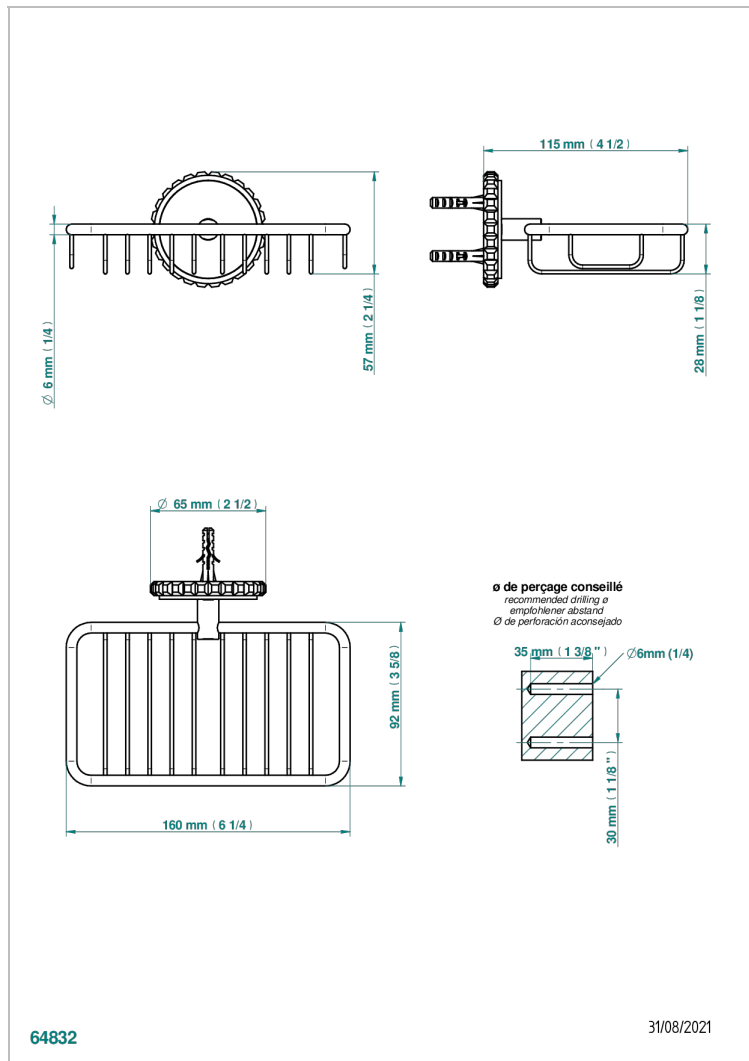

SYSTEM CRYSTAL WITH LEVER HANDLES

G9K-620

Soap basket, wall mounted 6"1/4 x 3"5/8

CHARACTERISTIC

- System Crystal with lever handles
- Soap basket, wall mounted 6"1/4 x 3"5/8

AVAILABLE FINITIONS

Black ceram - D30
Blush PVD - H62
Brass color PVD - H49
Brown bronze color PVD - F33
Chrome polished - A02
Copper antique matt, coated - H07