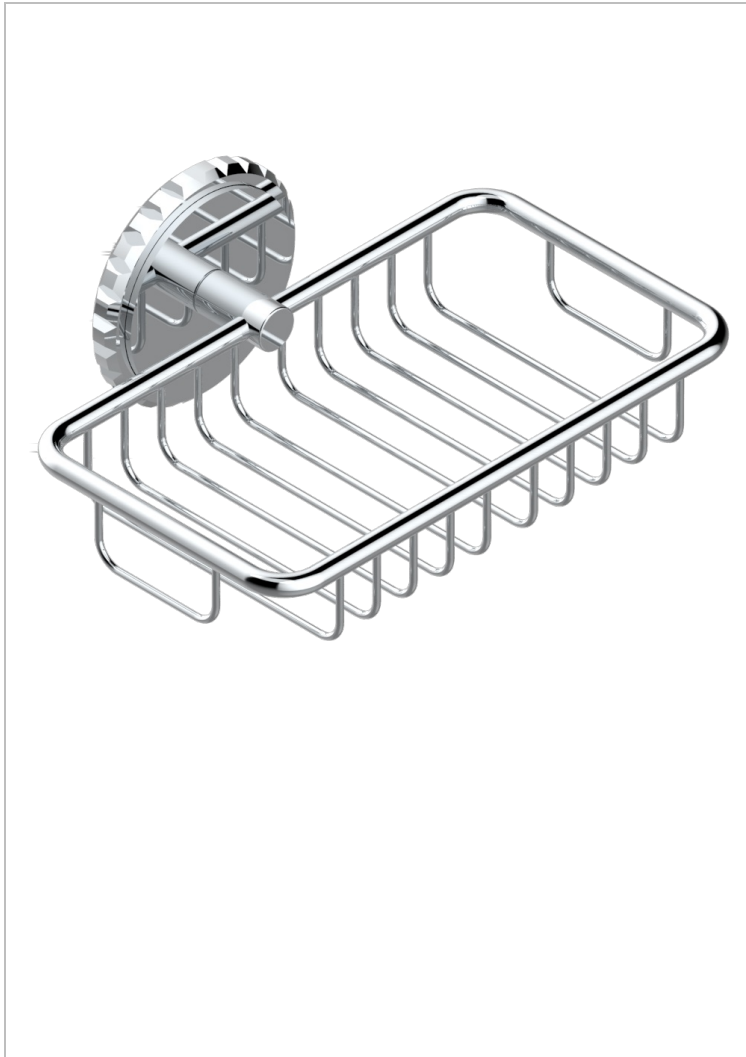

SYSTEM CRYSTAL

G9J-620

Soap basket, wall mounted 6"1/4 x 3"5/8

THG[®]
PARIS

CHARACTERISTIC

- System Crystal
- Soap basket, wall mounted 6"1/4 x 3"5/8

AVAILABLE FINITIONS

Black ceram - D30
Blush PVD - H62
Brass color PVD - H49
Brown bronze color PVD - F33
Chrome polished - A02
Copper antique matt, coated - H07

Gold color PVD - H52
Gold mat - F07
Gold polished - F01
Graphite PVD - H64
Light coated bronze - D01
Matt Umber PVD - H67

Matt blush PVD - H60
Matt brass color PVD - H50
Matt brown bronze color PVD - F34
Matt chrome (American satin) - C02
Matt gold color PVD - H53
Matt graphite PVD - H65