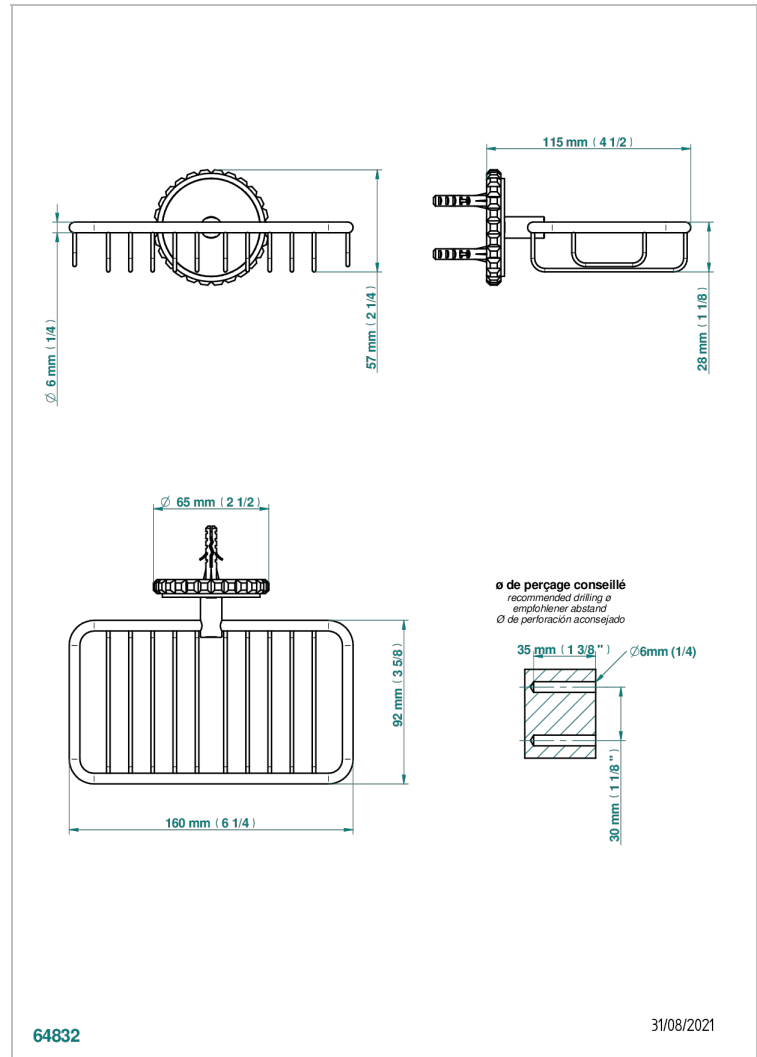

SYSTEM CRYSTAL

G9J-620

Soap basket, wall mounted 6"1/4 x 3"5/8

THG[®]
PARIS

CHARACTERISTIC

- System Crystal
- Soap basket, wall mounted 6"1/4 x 3"5/8

AVAILABLE FINITIONS

Black ceram - D30
Blush PVD - H62
Brass color PVD - H49
Brown bronze color PVD - F33
Chrome polished - A02
Copper antique matt, coated - H07