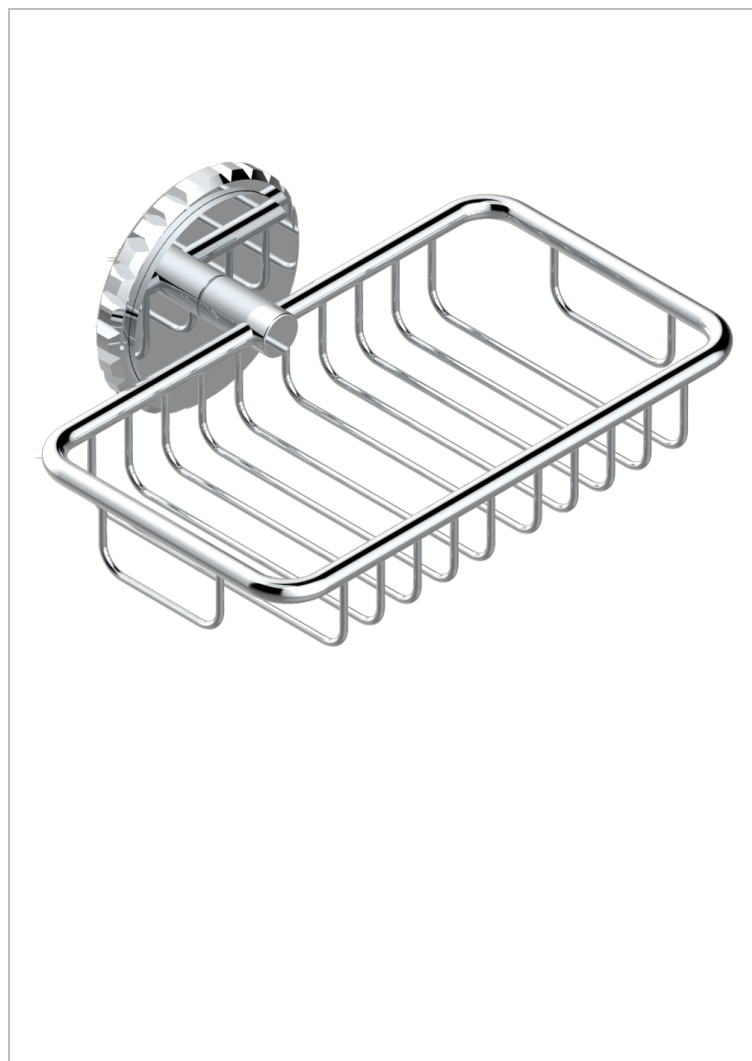

SYSTEM HOWLITE WITH LEVER HANDLES

G9H-620

Soap basket, wall mounted 6"1/4 x 3"5/8

CHARACTERISTIC

- System Howlite with lever handles
- Soap basket, wall mounted 6"1/4 x 3"5/8

AVAILABLE FINITIONS

Black ceram - D30
Blush PVD - H62
Brass color PVD - H49
Brown bronze color PVD - F33
Chrome polished - A02
Copper antique matt, coated - H07

Gold color PVD - H52
Gold mat - F07
Gold polished - F01
Graphite PVD - H64
Light coated bronze - D01
Matt Umber PVD - H67

Matt blush PVD - H60
Matt brass color PVD - H50
Matt brown bronze color PVD - F34
Matt chrome (American satin) - C02
Matt gold color PVD - H53
Matt graphite PVD - H65