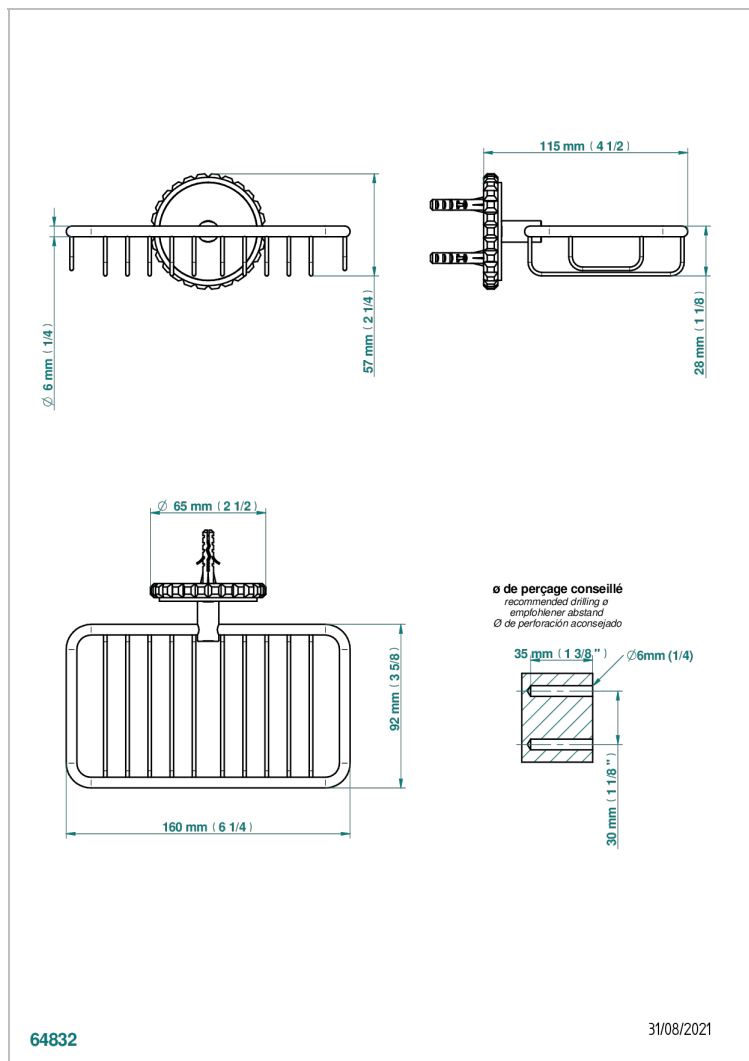

SYSTEM HOWLITE WITH LEVER HANDLES

G9H-620

Soap basket, wall mounted 6"1/4 x 3"5/8

CHARACTERISTIC

- System Howlite with lever handles
- Soap basket, wall mounted 6"1/4 x 3"5/8

AVAILABLE FINITIONS

Black ceram - D30
Blush PVD - H62
Brass color PVD - H49
Brown bronze color PVD - F33
Chrome polished - A02
Copper antique matt, coated - H07

Matt nickel (American satin) - C01
Matt nickel color PVD - H56
Nickel antique / Sovereign - H28
Nickel color PVD - H55
Nickel polished - B01
Soft gold - F30

Soft matt gold - F31
Umber PVD - H66