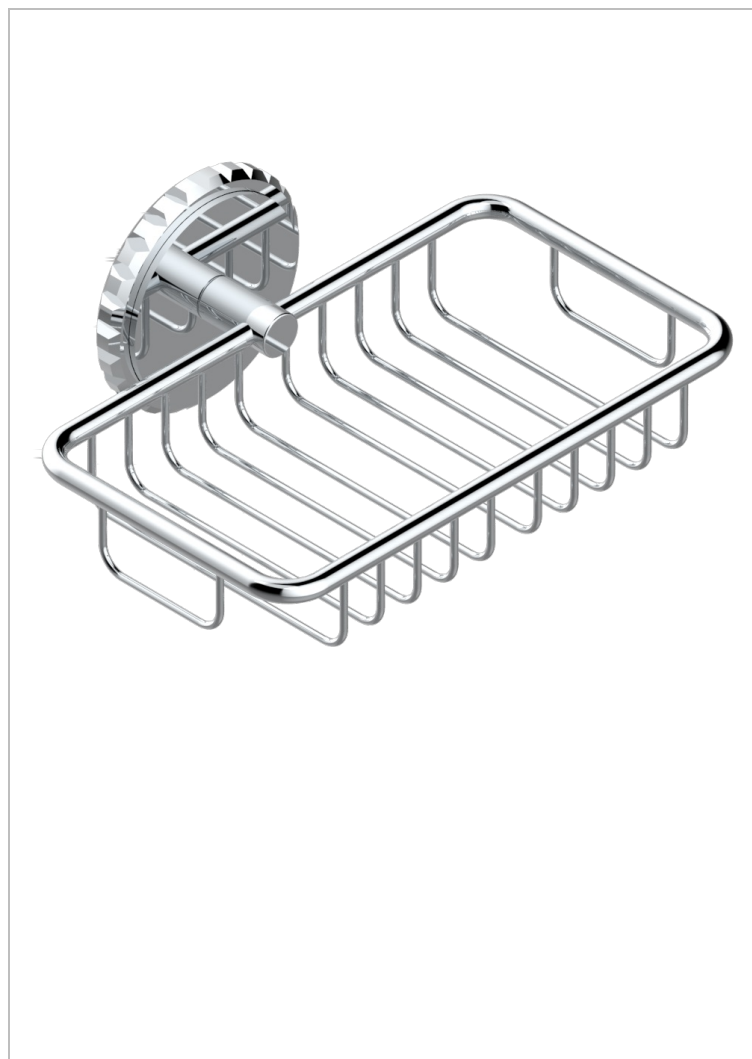

# SYSTEM HOWLITE WITH LEVER

G9H-620

Net soap dish with flange, 160 x 95 mm

## CHARACTERISTIC

- System Howlite with lever
- Net soap dish with flange, 160 x 95 mm