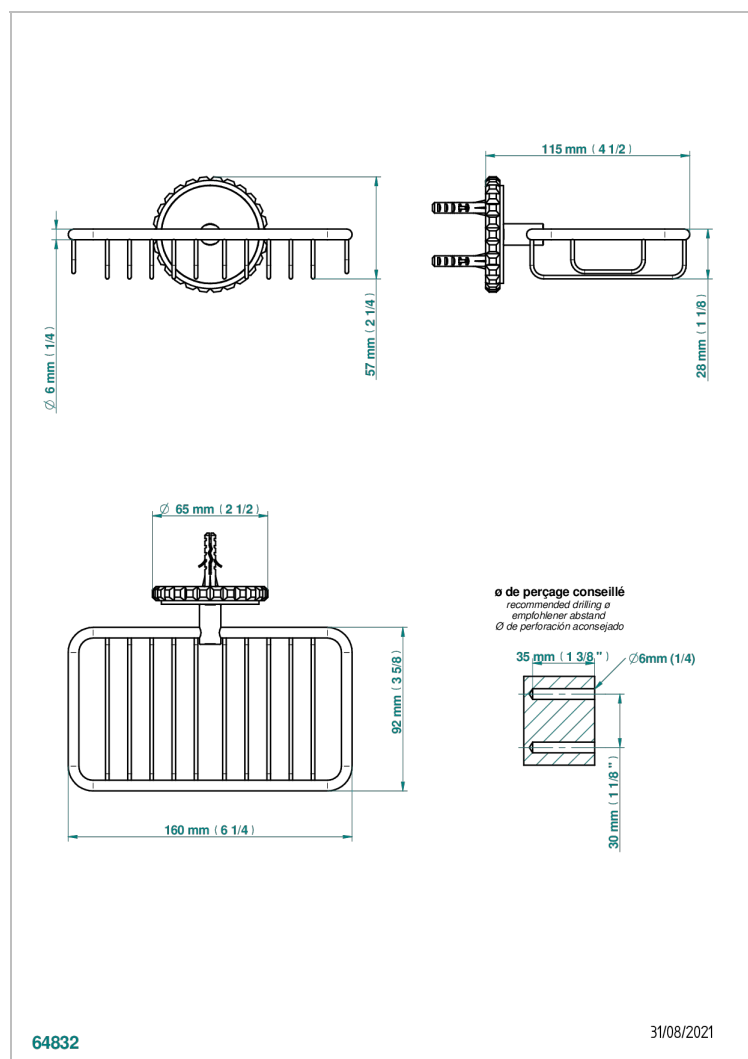

# SYSTEM HOWLITE WITH LEVER

G9H-620

Net soap dish with flange, 160 x 95 mm

## CHARACTERISTIC

- System Howlite with lever
- Net soap dish with flange, 160 x 95 mm