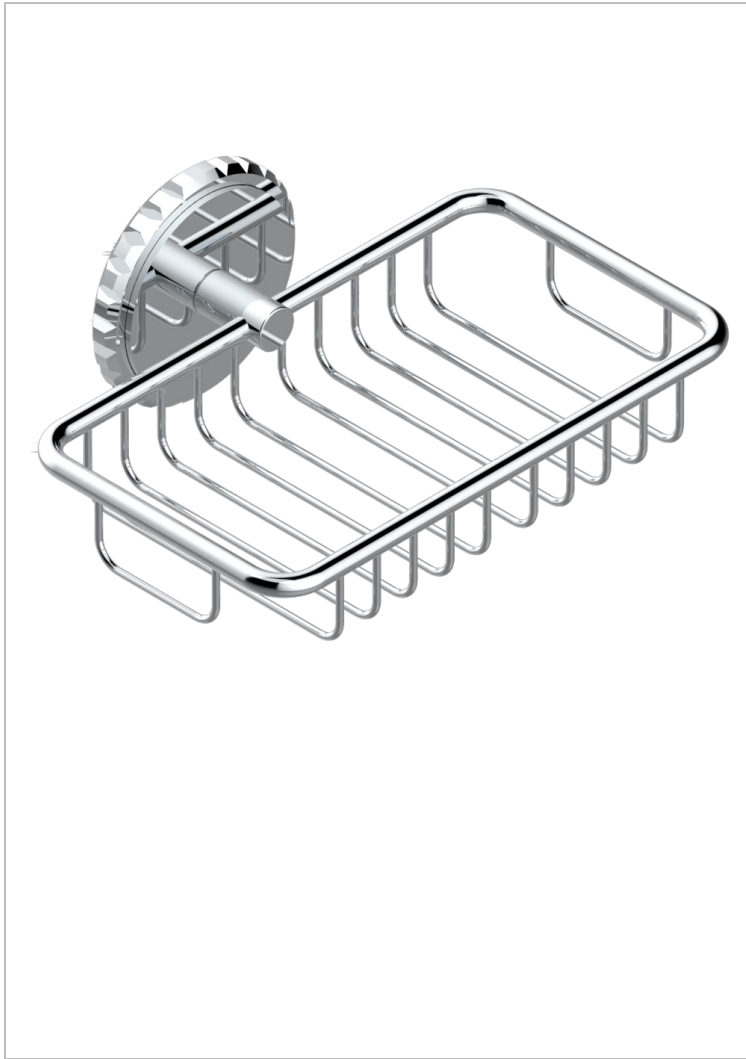

SYSTEM HOWLITE

G9G-620

Soap basket, wall mounted 6"1/4 x 3"5/8

CHARACTERISTIC

- System Howlite
- Soap basket, wall mounted 6"1/4 x 3"5/8

AVAILABLE FINITIONS

Black ceram - D30
Blush PVD - H62
Brass color PVD - H49
Brown bronze color PVD - F33
Chrome polished - A02
Copper antique matt, coated - H07

Gold color PVD - H52
Gold mat - F07
Gold polished - F01
Graphite PVD - H64
Light coated bronze - D01
Matt Umber PVD - H67

Matt blush PVD - H60
Matt brass color PVD - H50
Matt brown bronze color PVD - F34
Matt chrome (American satin) - C02
Matt gold color PVD - H53
Matt graphite PVD - H65