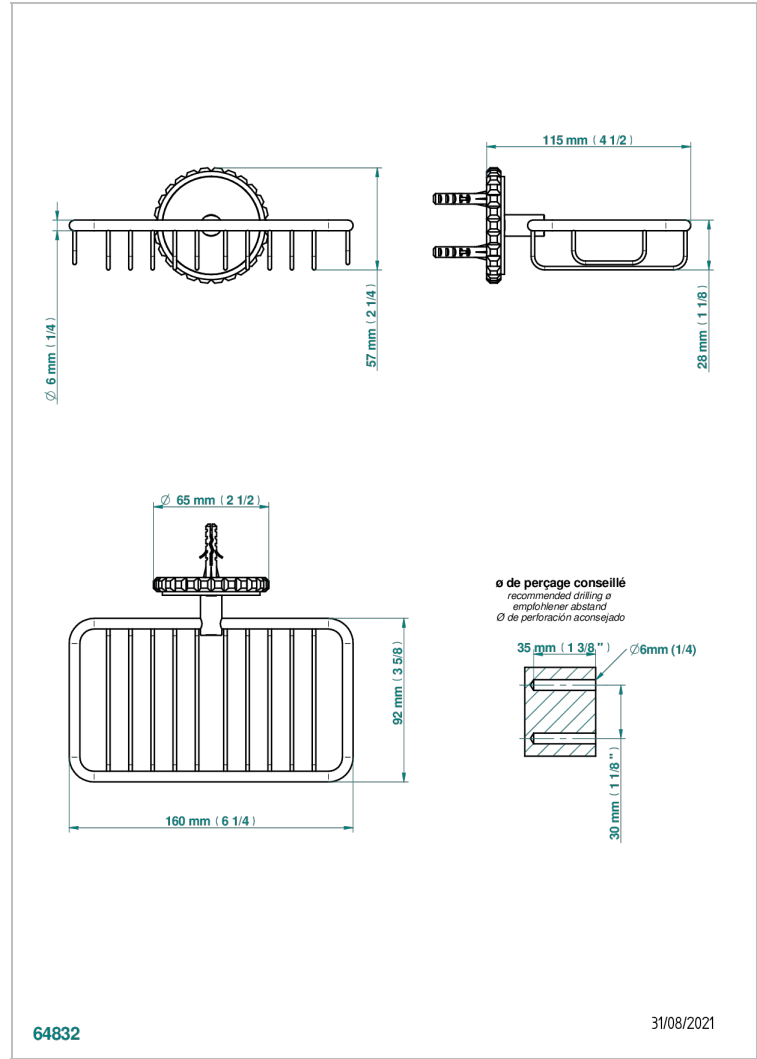

SYSTEM HOWLITE

G9G-620

Soap basket, wall mounted 6"1/4 x 3"5/8

CHARACTERISTIC

- System Howlite
- Soap basket, wall mounted 6"1/4 x 3"5/8

AVAILABLE FINITIONS

Black ceram - D30
Blush PVD - H62
Brass color PVD - H49
Brown bronze color PVD - F33
Chrome polished - A02
Copper antique matt, coated - H07