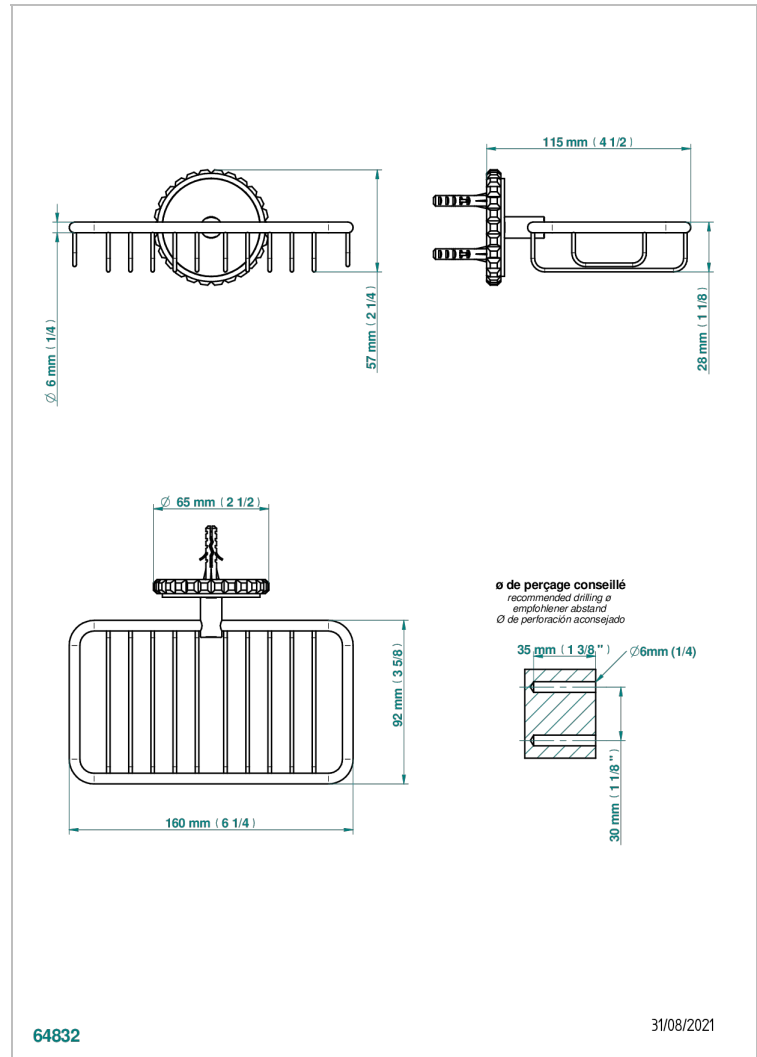

SYSTEM HOWLITE

G9G-620

Net soap dish with flange, 160 x 95 mm

THG[®]
PARIS

CHARACTERISTIC

- System Howlite
- Net soap dish with flange, 160 x 95 mm

AVAILABLE FINITIONS

Antique nickel - H28
Black ceram - D30
Blush PVD - H62
Brass color PVD - H49
Brown bronze color PVD - F33
Gold color PVD - H52

Nickel color PVD - H55
Polished chrome (color finish) - A02
Polished gold (color finish) - F01
Polished nickel - B01
Soft gold - F30
Soft matt gold - F31

Umber PVD - H66
Varnished matt antique red copper
(color finish) - H07