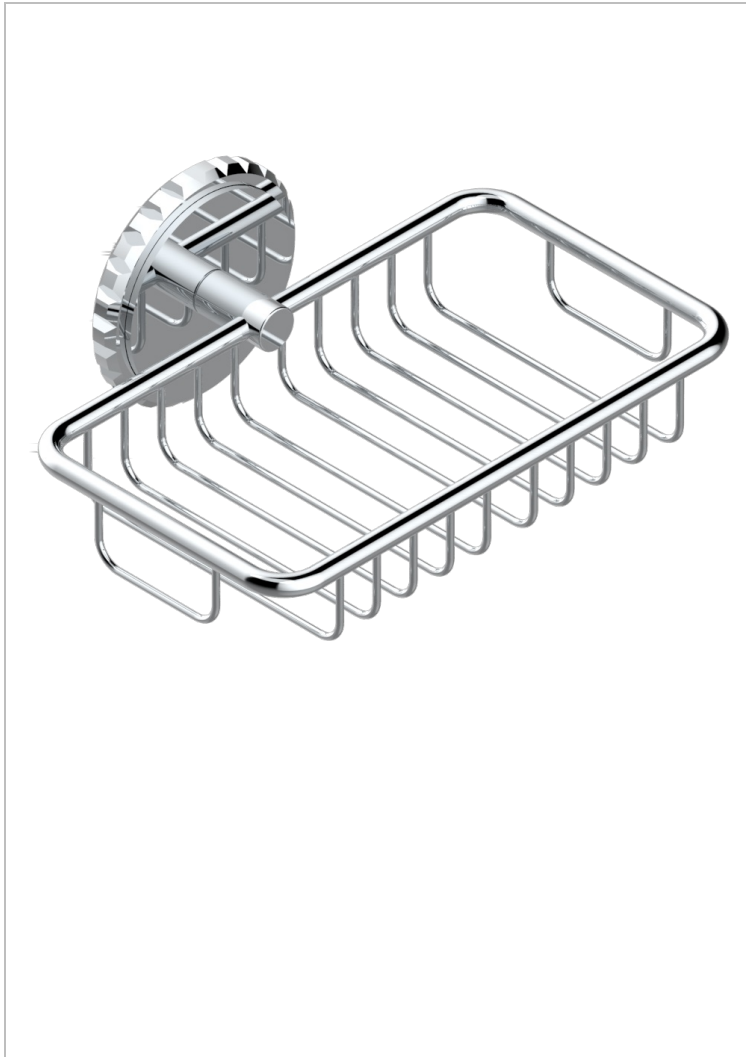

SYSTEM HOWLITE

G9G-620

Net soap dish with flange, 160 x 95 mm

THG[®]
PARIS

CHARACTERISTIC

- System Howlite
- Net soap dish with flange, 160 x 95 mm

AVAILABLE FINITIONS

Antique nickel - H28
Black ceram - D30
Blush PVD - H62
Brass color PVD - H49
Brown bronze color PVD - F33
Gold color PVD - H52

Graphite PVD - H64
Lacquered light bronze - D01
Matt Umber PVD - H67
Matt blush PVD - H60
Matt brass color PVD - H50
Matt brown bronze color PVD - F34

Matt chrome - C02
Matt gold - F07
Matt gold color PVD - H53
Matt graphite PVD - H65
Matt nickel (color finish) - C01
Matt nickel color PVD - H56

Nickel color PVD - H55
Polished chrome (color finish) - A02
Polished gold (color finish) - F01
Polished nickel - B01
Soft gold - F30
Soft matt gold - F31

Umber PVD - H66
Varnished matt antique red copper
(color finish) - H07