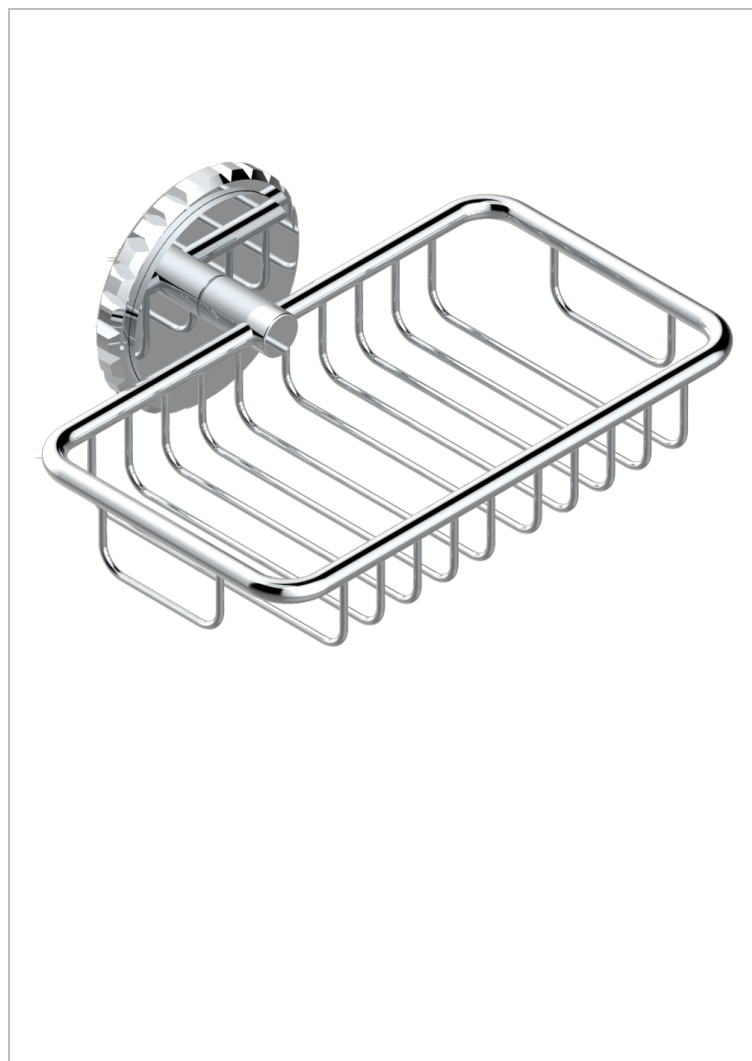

SYSTEM SQUARED METAL WITH LEVER HANDLES

G9F-620

Soap basket, wall mounted 6"1/4 x 3"5/8

64832

31/08/2021

CHARACTERISTIC

- System Squared Metal with lever handles
- Soap basket, wall mounted 6"1/4 x 3"5/8

AVAILABLE FINITIONS