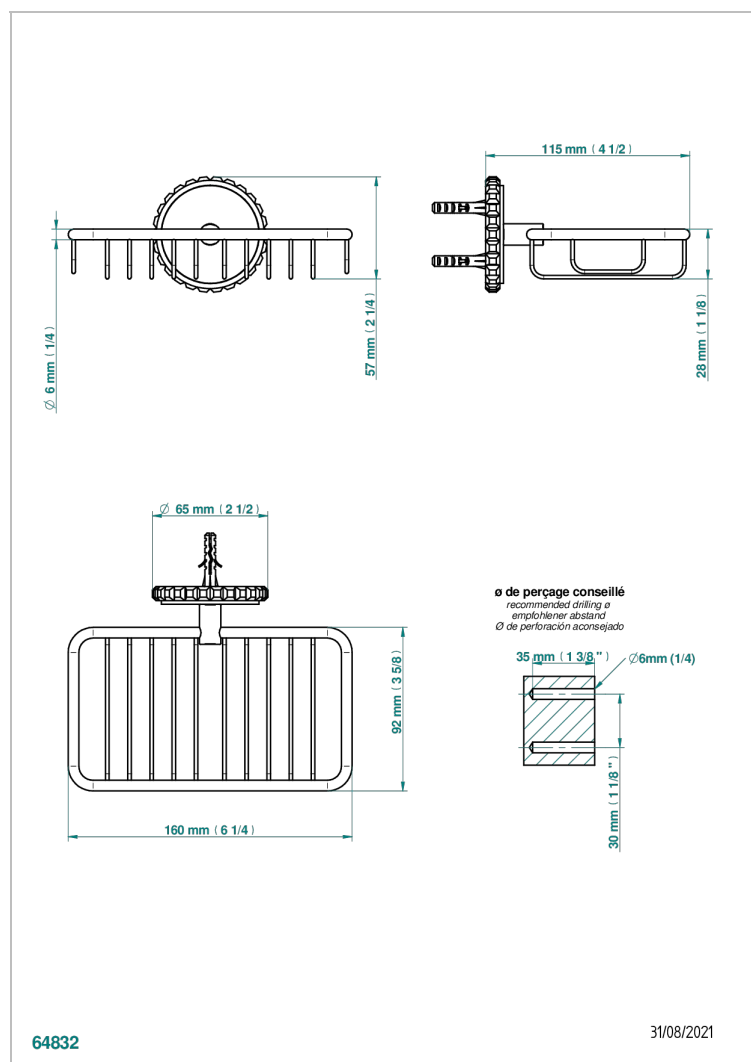

SYSTEM SQUARED METAL WITH LEVER HANDLES

G9F-620

Soap basket, wall mounted 6"1/4 x 3"5/8

64832

31/08/2021

CHARACTERISTIC

- System Squared Metal with lever handles
- Soap basket, wall mounted 6"1/4 x 3"5/8

AVAILABLE FINITIONS