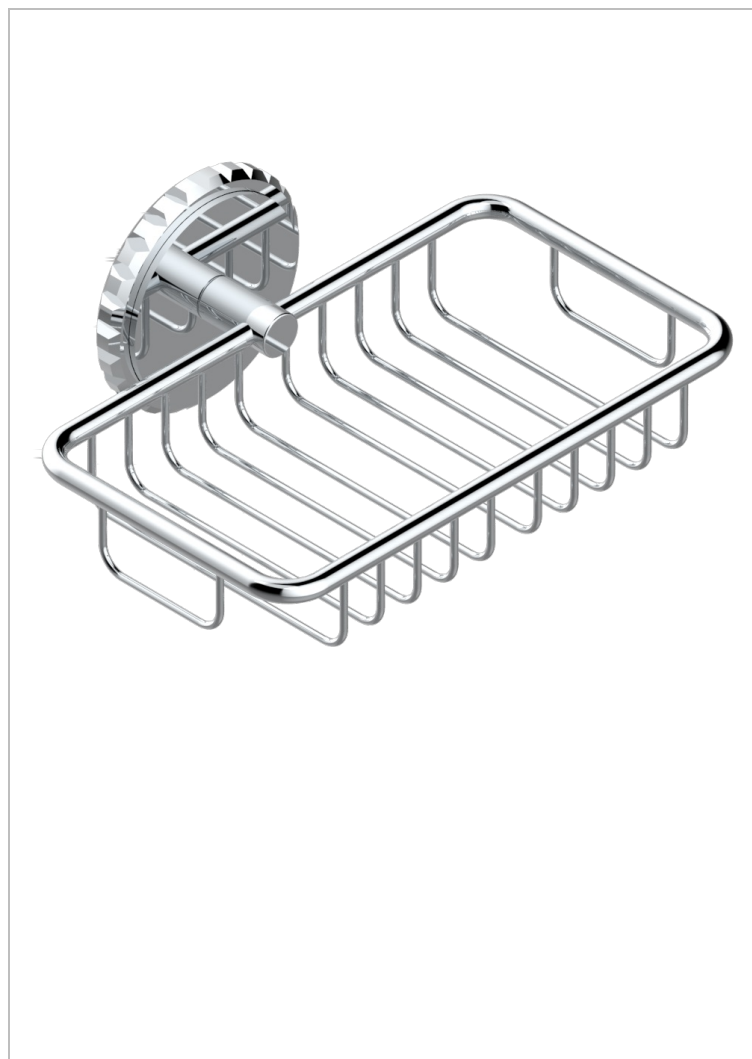

# SYSTEM SQUARED METAL WITH LEVER

G9F-620

Net soap dish with flange, 160 x 95 mm

## CHARACTERISTIC

- System Squared Metal with lever
- Net soap dish with flange, 160 x 95 mm