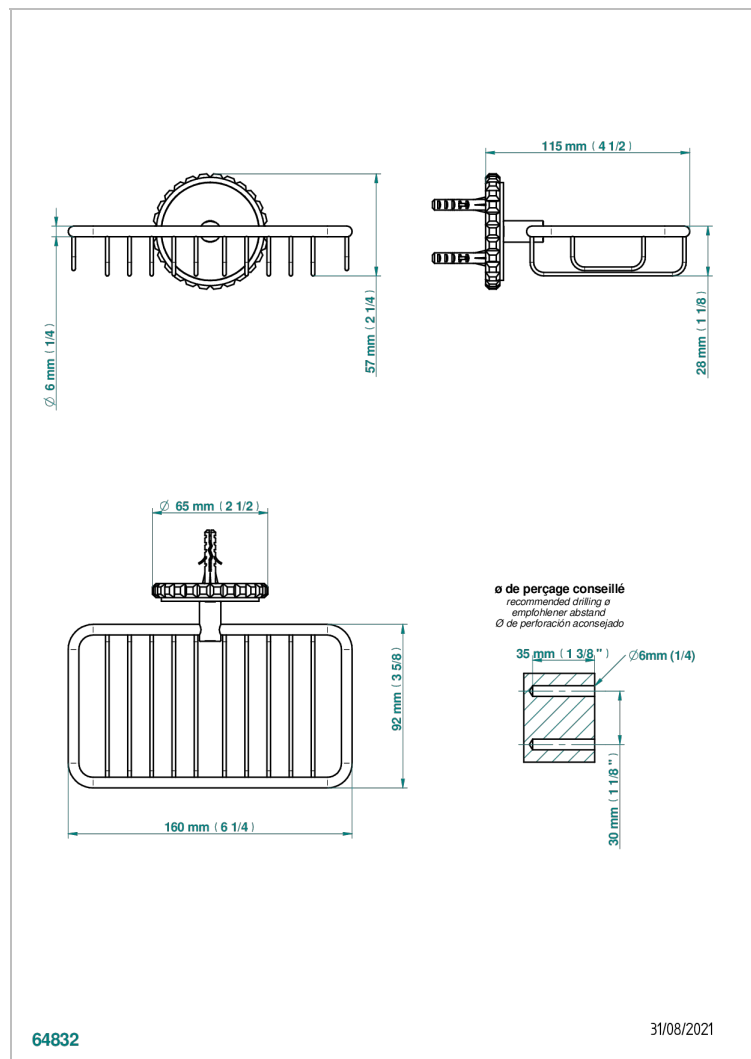

# SYSTEM SQUARED METAL WITH LEVER

G9F-620

Net soap dish with flange, 160 x 95 mm

## CHARACTERISTIC

- System Squared Metal with lever
- Net soap dish with flange, 160 x 95 mm