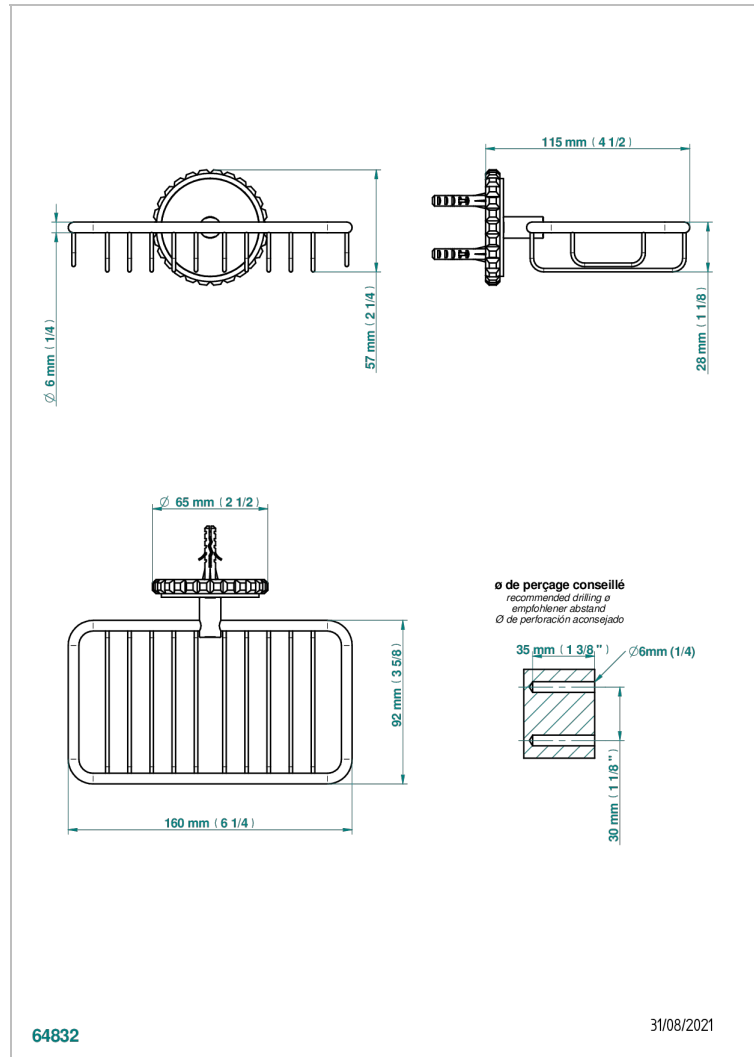

# SYSTEM SQUARED METAL

G9E-620

Soap basket, wall mounted 6"1/4 x 3"5/8

## CHARACTERISTIC

- System Squared Metal
- Soap basket, wall mounted 6"1/4 x 3"5/8