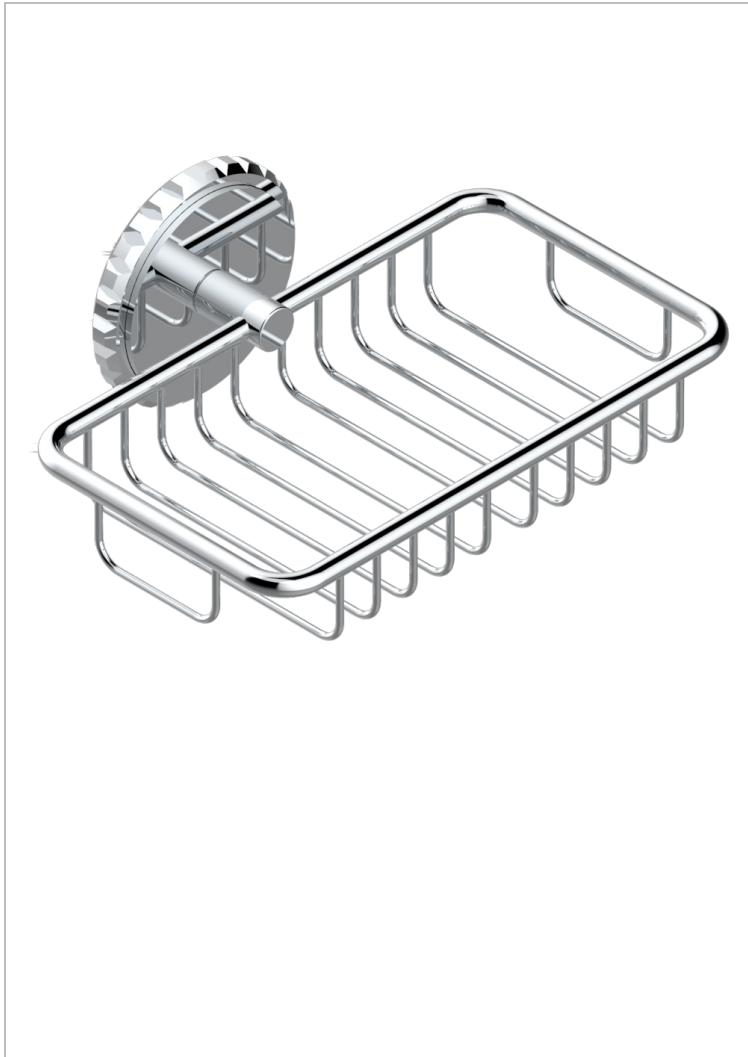

# SYSTEM SQUARED METAL

G9E-620

Soap basket, wall mounted 6"1/4 x 3"5/8

## CHARACTERISTIC

- System Squared Metal
- Soap basket, wall mounted 6"1/4 x 3"5/8