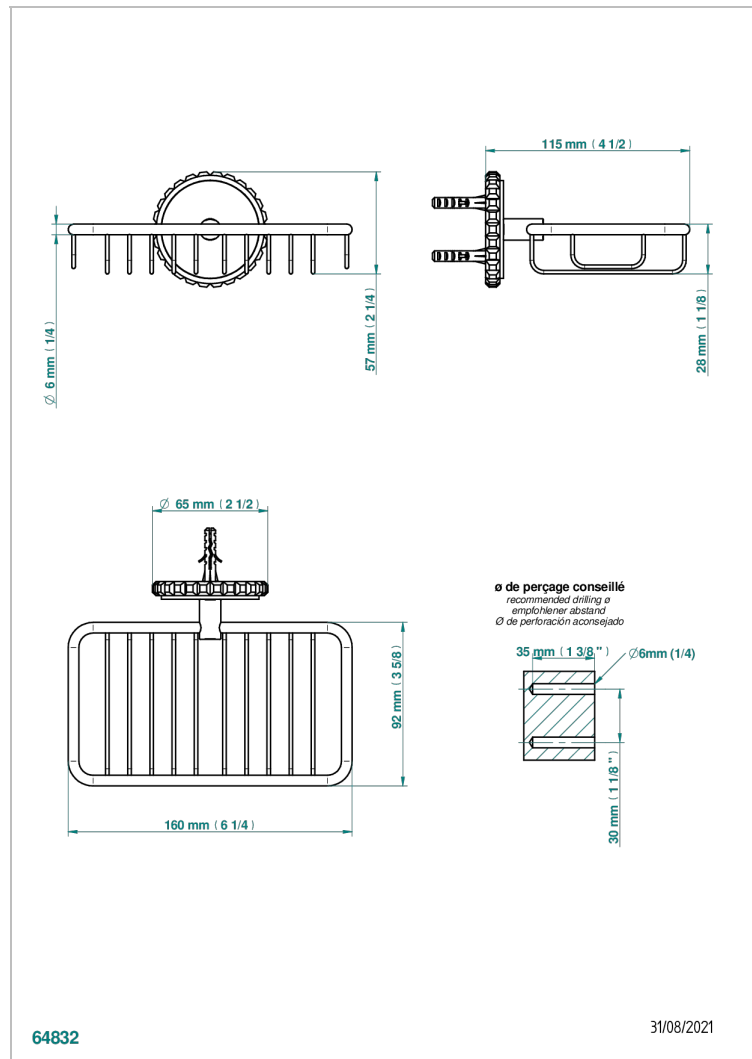

SYSTEM SQUARED METAL

G9E-620

Net soap dish with flange, 160 x 95 mm

THG[®]
PARIS

CHARACTERISTIC

- System Squared Metal
- Net soap dish with flange, 160 x 95 mm

AVAILABLE FINITIONS

Antique nickel - H28
Black ceram - D30
Blush PVD - H62
Brass color PVD - H49
Brown bronze color PVD - F33
Gold color PVD - H52

Nickel color PVD - H55
Polished chrome (color finish) - A02
Polished chrome with gold inlay - GA1
Polished gold (color finish) - F01
Polished nickel - B01
Soft gold - F30

Soft matt gold - F31
Umber PVD - H66
Varnished matt antique red copper (color finish) - H07