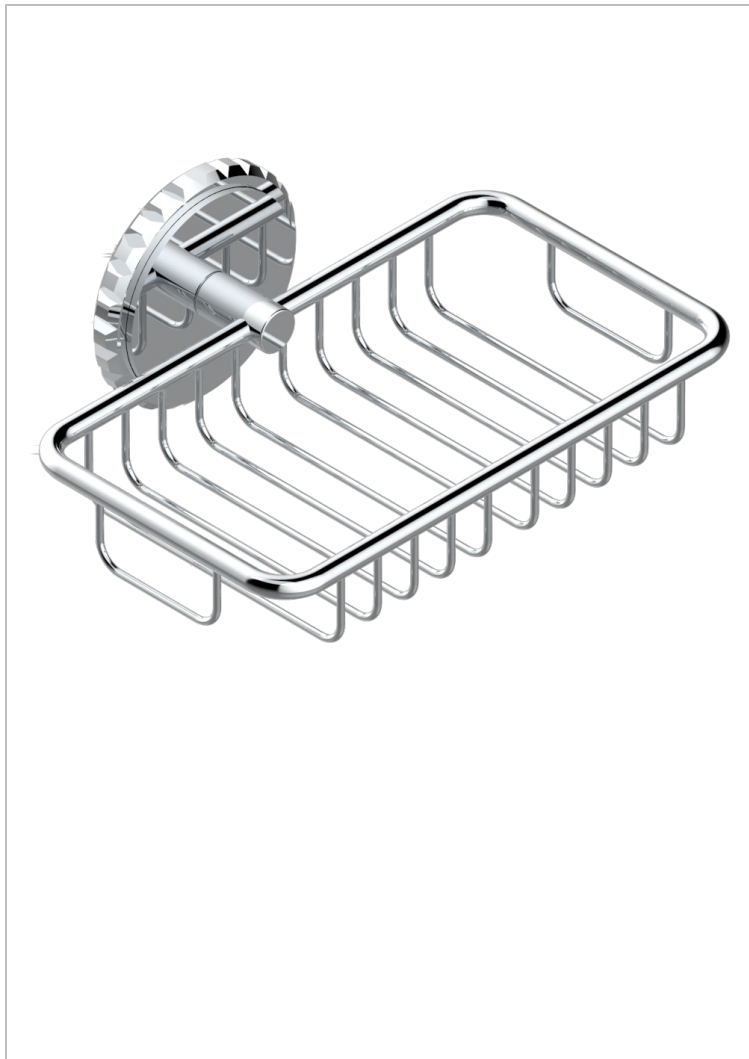

SYSTEM SQUARED METAL

G9E-620

Net soap dish with flange, 160 x 95 mm

THG[®]
PARIS

CHARACTERISTIC

- System Squared Metal
- Net soap dish with flange, 160 x 95 mm

AVAILABLE FINITIONS

Antique nickel - H28
Black ceram - D30
Blush PVD - H62
Brass color PVD - H49
Brown bronze color PVD - F33
Gold color PVD - H52

Graphite PVD - H64
Lacquered light bronze - D01
Matt Umber PVD - H67
Matt blush PVD - H60
Matt brass color PVD - H50
Matt brown bronze color PVD - F34

Matt chrome - C02
Matt gold - F07
Matt gold color PVD - H53
Matt graphite PVD - H65
Matt nickel (color finish) - C01
Matt nickel color PVD - H56

Nickel color PVD - H55
Polished chrome (color finish) - A02
Polished chrome with gold inlay - GA1
Polished gold (color finish) - F01
Polished nickel - B01
Soft gold - F30

Soft matt gold - F31
Umber PVD - H66
Varnished matt antique red copper (color finish) - H07