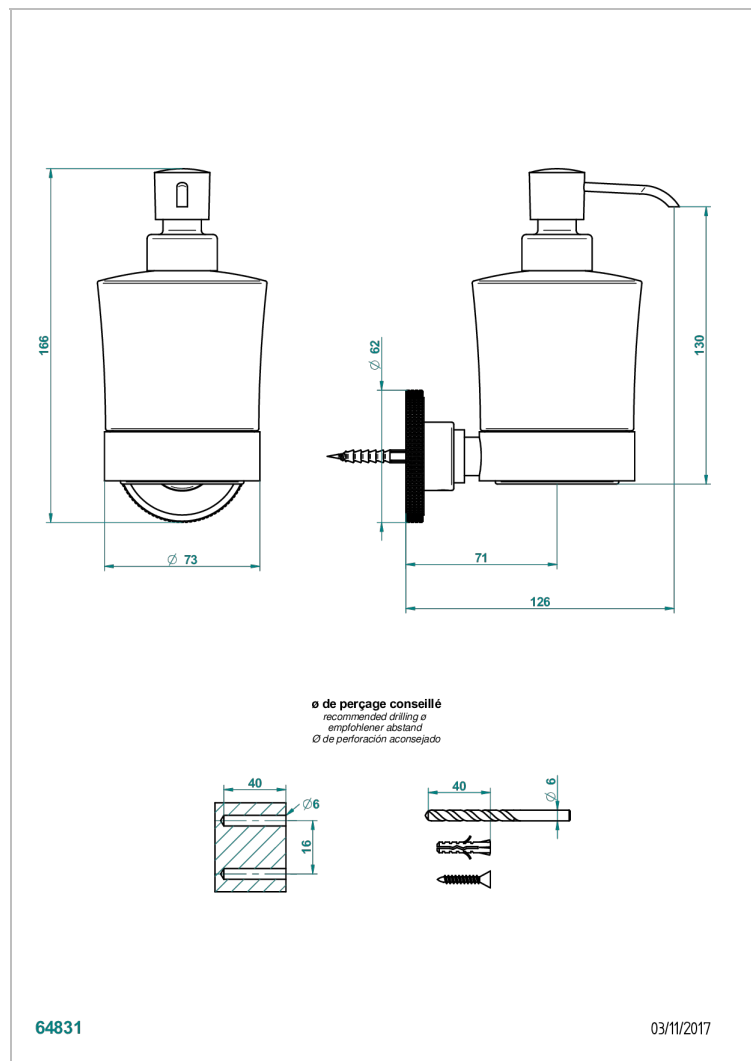

SYSTEM DIAMOND METAL WITH LEVER HANDLES

G9D-613

wall liquid soap dispenser

CHARACTERISTIC

- System Diamond Metal with lever handles
- wall liquid soap dispenser

AVAILABLE FINITIONS

Black ceram - D30
Blush PVD - H62
Brass color PVD - H49
Brown bronze color PVD - F33
Chrome polished - A02
Copper antique matt, coated - H07