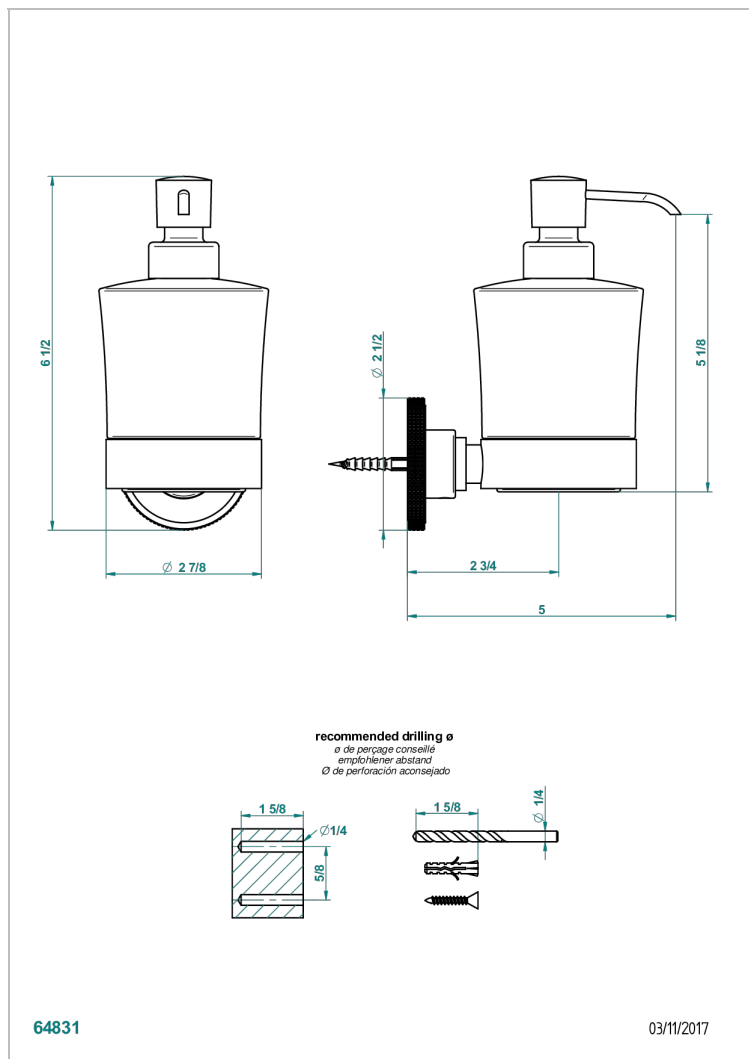

# SYSTEM DIAMOND METAL WITH LEVER HANDLES

G9D-613

wall liquid soap dispenser

64831

03/11/2017

## CHARACTERISTIC

- System Diamond Metal with lever handles
- wall liquid soap dispenser