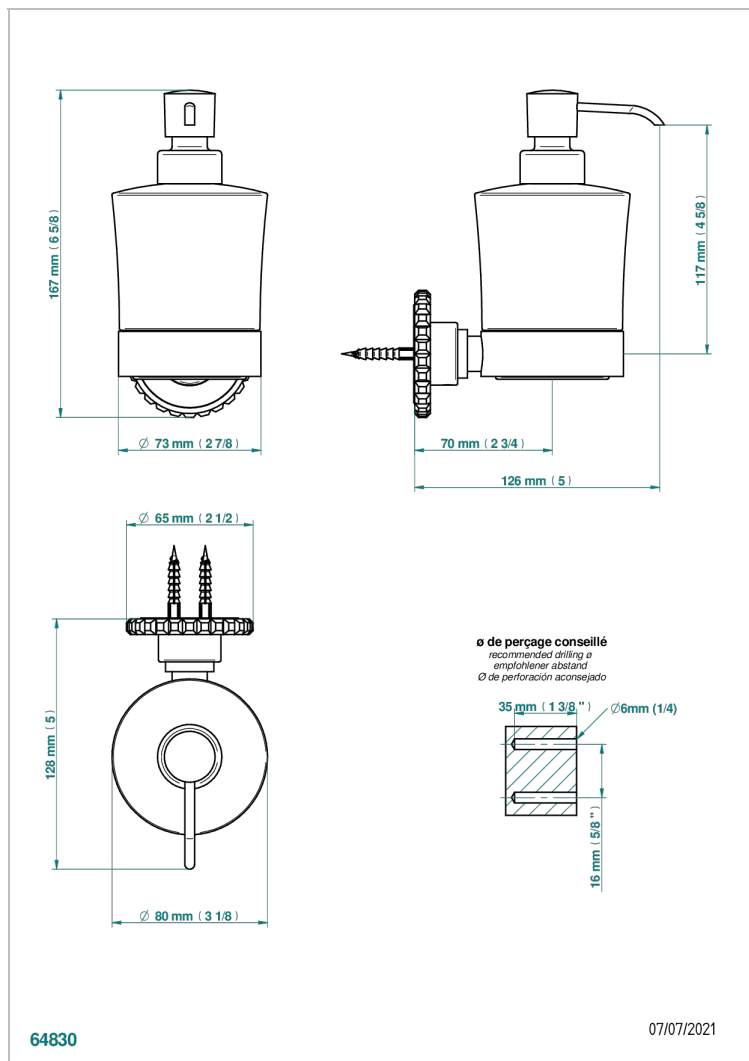

SYSTEM CRYSTAL WITH LEVER HANDLES

G9K-613

wall liquid soap dispenser

THG[®]
PARIS

CHARACTERISTIC

- System Crystal with lever handles
- wall liquid soap dispenser

AVAILABLE FINITIONS

Black ceram - D30
Blush PVD - H62
Brass color PVD - H49
Brown bronze color PVD - F33
Chrome polished - A02
Copper antique matt, coated - H07