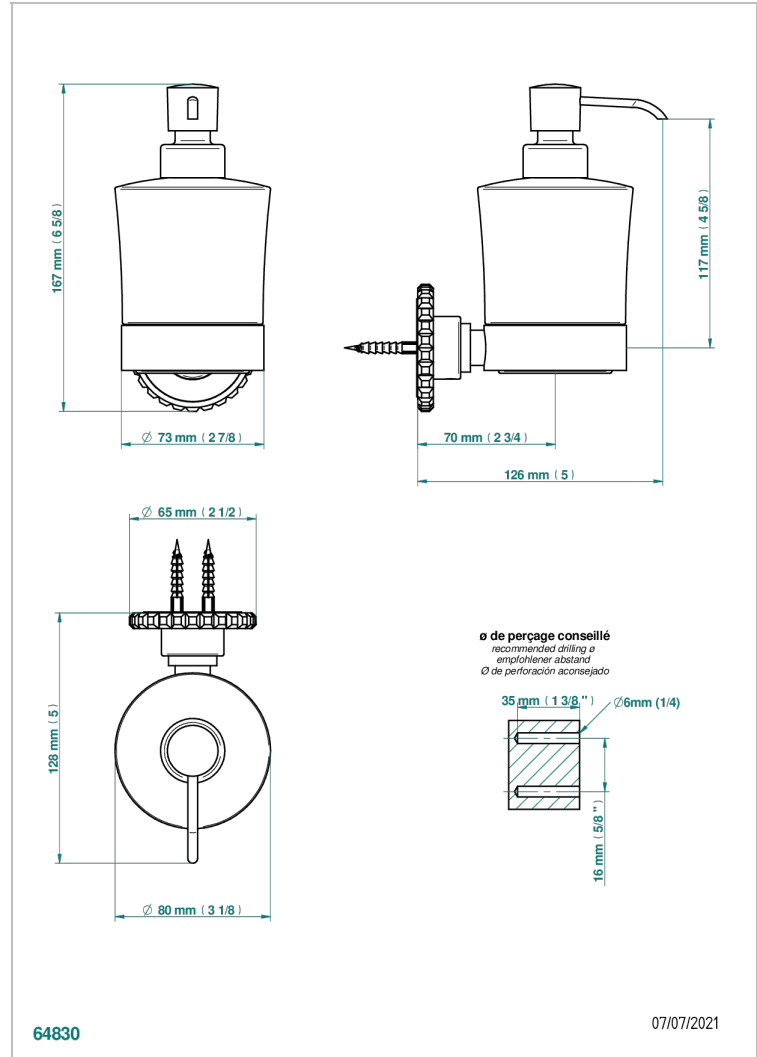

SYSTEM CRYSTAL

G9J-613

wall liquid soap dispenser

CHARACTERISTIC

- System Crystal
- wall liquid soap dispenser

AVAILABLE FINITIONS

Black ceram - D30
Blush PVD - H62
Brass color PVD - H49
Brown bronze color PVD - F33
Chrome polished - A02
Copper antique matt, coated - H07