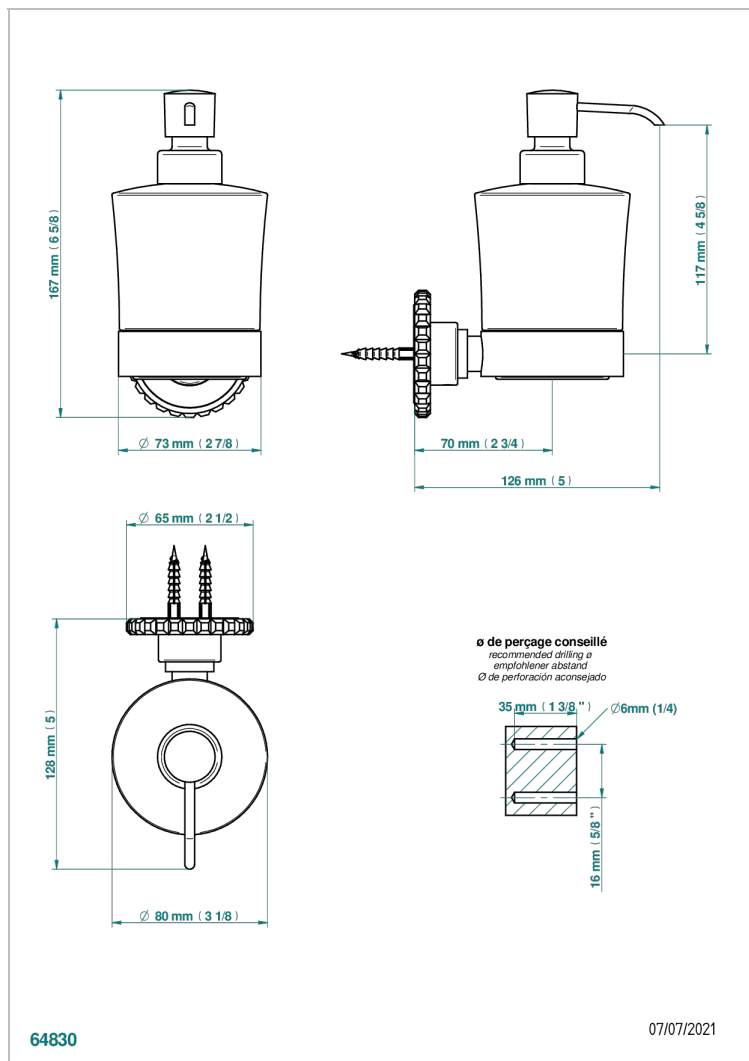

SYSTEM HOWLITE WITH LEVER HANDLES

G9H-613

wall liquid soap dispenser

CHARACTERISTIC

- System Howlite with lever handles
- wall liquid soap dispenser

AVAILABLE FINITIONS

Black ceram - D30
Blush PVD - H62
Brass color PVD - H49
Brown bronze color PVD - F33
Chrome polished - A02
Copper antique matt, coated - H07